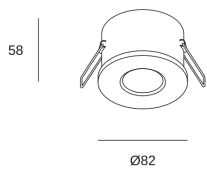

**Minor**

**TC-1200-BLA**

Downlight IP54 Minor GU10/G5.3 8 White

**TECHNICAL FEATURES**

IP54

- Luminaire total power : 8W
- Structure material : Aluminium
- Structure finish : White
- Diffuser material : Glass
- Diffuser finish : Transparent
- Max. size of light bulb : 55/50 mm
- Recommended light bulb : GU10/G5.3

UGR	
S=0.250	
Ceiling / cavity	0.7
Walls	0.5
Working Plane	0.2
Room dimensions	X=4H, Y=8H
UGR crosswise	19.5
UGR lengthwise	18.8

**LOGISTICS**

- Net weight (kg): 0.21
- Packaged weight (kg): 0.24
- Packaging: 90mm x 90mm x 70mm