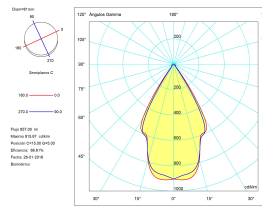

**Minor**

**TC-1200-BLA**

Downlight IP54 Minor GU10/G5.3 8 White

**TECHNICAL FEATURES**

IP54

- Luminaire total power : 8W
- Structure material : Aluminium
- Structure finish : White
- Diffuser material : Glass
- Diffuser finish : Transparent
- Max. size of light bulb : 55/50 mm
- Recommended light bulb : GU10/G5.3

UGR	
S=0.250	
Ceiling / cavity	0.7
Walls	0.5
Working Plane	0.2
Room dimensions	X=4H, Y=8H
UGR crosswise	19.5
UGR lengthwise	18.8

**LOGISTICS**

- Net weight (kg): 0.21
- Packaged weight (kg): 0.24
- Packaging: 90mm x 90mm x 70mm