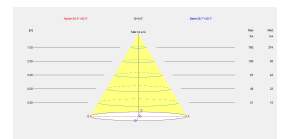

**Minor**

**TC-1200-BLA**

Downlight IP54 Minor GU10/G5.3 8 White

**TECHNICAL FEATURES**

IP54

- Luminaire total power : 8W
- Structure material : Aluminium
- Structure finish : White
- Diffuser material : Glass
- Diffuser finish : Transparent
- Max. size of light bulb : 55/50 mm
- Recommended light bulb : GU10/G5.3

UGR	
S=0.250	
Ceiling / cavity	0.7
Walls	0.5
Working Plane	0.2
Room dimensions	X=4H, Y=8H
UGR crosswise	19.5
UGR lengthwise	18.8

**LOGISTICS**

- Net weight (kg): 0.21
- Packaged weight (kg): 0.24
- Packaging: 90mm x 90mm x 70mm