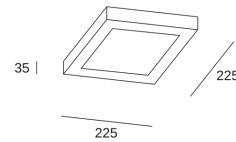

**Easy Square Surface
225mm**

TC-0168-BLA

LedsC4 Team

Ceiling fixture IP23 Easy Square Surface 225mm LED 15.5W LED warm-white 3000K ON-OFF White 1371lm

TECHNICAL FEATURES

Luminaire total power : 18.2W

Voltage / frequency : 100-240V/50-60Hz

Lens / reflector angle : HORIZONTAL 113°

Structure material : Aluminium

Structure finish : White

Diffuser material : Acrylic

Diffuser finish : Opal

LUMINOTECHNIC FEATURES

CRI: 80

MacAdam steps: 3