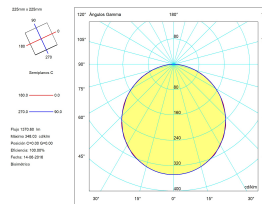

LOGISTICS

Net weight (kg): 0.6

Packaged weight (kg): 0.74

Packaging: 245mm x 45mm x 245mm