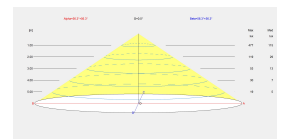

LOGISTICS

Net weight (kg): 0.6

Packaged weight (kg): 0.74

Packaging: 245mm x 45mm x 245mm