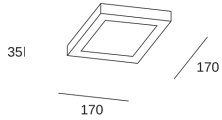

**Easy Square Surface
170mm**

TC-0166-BLA

LedsC4 Team

Ceiling fixture IP23 Easy Square Surface 170mm LED 10W LED warm-white 3000K ON-OFF White 874lm

TECHNICAL FEATURES

Luminaire total power : 12.2W

Real lumens : 874

Nominal lumens : 1150

Real lm/W : 72

Correlated Colour Temperature (CCT) : LED warm-white 3000K

Lens / reflector angle : HORIZONTAL 115°

Structure material : Aluminium

Structure finish : White

Diffuser material : Acrylic