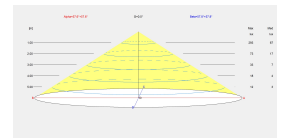

LOGISTICS

Net weight (kg): 0.37

Packaged weight (kg): 0.46

Packaging: 180mm x 45mm x 180mm