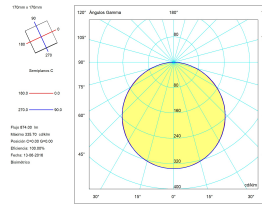

LOGISTICS

Net weight (kg): 0.37

Packaged weight (kg): 0.46

Packaging: 180mm x 45mm x 180mm