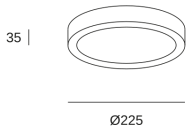

Easy Round Surface
Ø225mm

TC-0162-BLA

LedsC4 Team

Ceiling fixture IP23 Easy Round Surface Ø225mm LED 15.5W LED warm-white 3000K ON-OFF White 1371lm

TECHNICAL FEATURES

Luminaire total power : 18.2W

Voltage / frequency : 100-240V/50-60Hz

Lens / reflector angle : HORIZONTAL 112°

Structure material : Aluminium

Structure finish : White

Diffuser material : Acrylic

Diffuser finish : Opal

LUMINOTECHNIC FEATURES

CRI: 80

MacAdam steps: 3