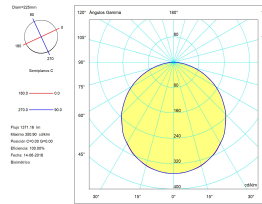

LOGISTICS

Net weight (kg): 0.48

Packaged weight (kg): 0.6

Packaging: 245mm x 45mm x 245mm