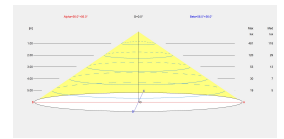

LOGISTICS

Net weight (kg): 0.48

Packaged weight (kg): 0.6

Packaging: 245mm x 45mm x 245mm