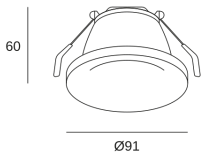

**Mode**

**TC-0073-BLA**

Downlight IP23 Mode LED 5.4 LED warm-white 3000K ON-OFF White 605

**TECHNICAL FEATURES**

Luminaire total power : 5.4W

Real lumens : 409

Nominal lumens : 605

Real lm/W : 76

Correlated Colour Temperature (CCT) : LED warm-white 3000K

Lens / reflector angle : MEDIUM 37°

UGR : <= 19

Structure material : Polycarbonate

Structure finish : White

Diffuser material : Polycarbonate

Diffuser finish : Sandblasted