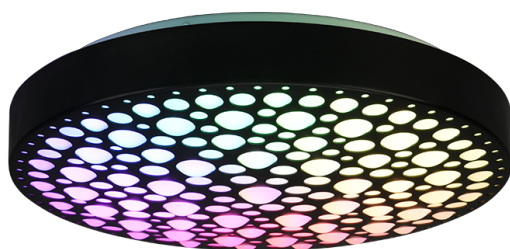

Ceiling lamp

CHIZU – R67161132

incl. 1x SMD, 22W · 1x 2500lm, 2700 – 6000K

- Remote control
- Integrated dimmer
- RGB Colorchanging
- Light color infinitely variable
- Night light
- Not suitable for external dimmer
- IP20

Material construction

Plastic · Black mat

Product dimensions

Height: 9cm
Diameter: 40cm
Weight: 0,99kg

Technical data

Light source: SMD – LED (integrated)
Watt: 22W
Lumen: 1x 2500lm
Kelvin: 2700 – 6000K
Color rendering (CRI): > 80 CRI
Lifetime: 25000H
Switching cycles: 10000x ON/OFF