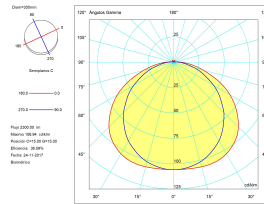

LUMINOTECHNIC FEATURES

Luminance C90°G65°: 2965

Lampholder	Quantity	Light source power (W)
E27	2	Max. power 15W

LOGISTICS

Net weight (kg): 0.95

Packaged weight (kg): 1.24

Packaging: 305mm x 100mm x 300mm