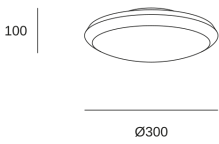

TECHNICAL FEATURES