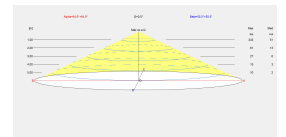

Diffuser material : Polycarbonate

Diffuser finish : Opal

Max. size of light bulb : 150/50 mm

Recommended light bulb : E27

Voltage / frequency : 100-240V/50-60Hz

Warranty : 5 Years

Resistant to marine environments : Yes

LUMINOTECHNIC FEATURES

Luminance C90°G65°: 2965

Lampholder	Quantity	Light source power (W)
E27	2	Max. power 15W

LOGISTICS

Net weight (kg): 0.95

Packaged weight (kg): 1.24

Packaging: 305mm x 100mm x 300mm