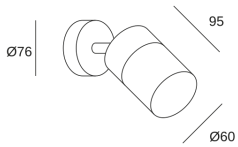

PIXA

PX-0556-NEG

Spotlight IP44 PIXA GU10 8 Black

TECHNICAL FEATURES

Luminaire total power : 8W

Structure material : Stainless steel AISI202

Structure finish : Black

Diffuser material : Glass

Diffuser finish : Transparent

Max. size of light bulb : 60/50 mm

Recommended light bulb : GU10

Voltage / frequency : 100-240V/50-60Hz

Warranty : 3 Years

Resistant to marine environments : Yes

Easily recyclable luminaire

LUMINOTECHNIC FEATURES

Lampholder	Quantity	Light source power (W)
GU10	1	Max. power 8W

LOGISTICS

Net weight (kg): 0.34

Packaged weight (kg): 0.45