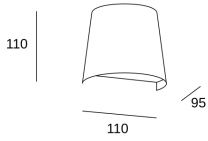

Warranty : 3 Years

Structure finish : Black

Resistant to marine environments : Yes

Diffuser material : Polycarbonate

Diffuser finish : Tinted

Recommended light bulb : GU10

LUMINOTECHNIC FEATURES

Lampholder	Quantity	Light source power (W)
GU10	1	Max. power 8W

LOGISTICS

Net weight (kg): 0.35

Packaged weight (kg): 0.45

Packaging: 120mm x 120mm x 105mm

20 Un