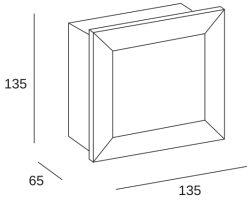

Structure finish : Stainless steel

Diffuser material : Polycarbonate

Diffuser finish : OPAL

LUMINOTECHNIC FEATURES

TM30 RG: 94

TM30 RF: 85

Melanopic ratio: 0.69

CRI: 80