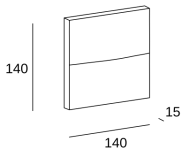

LUMINOTECHNIC FEATURES

CRI: 80

MacAdam steps: 3

Photobiological risk: RG0

Lampholder	Quantity	Light source power (W)
LED	1	2.7W

LOGISTICS

Net weight (kg): 0.24

Packaged weight (kg): 0.31

Packaging: 145mm x 40mm x 150mm

24 Un