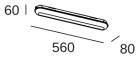

Pop 560mm

PX-0306-GRI

Ceiling fixture IP65 Pop 560mm LED 16.1W LED neutral-white 4000K ON-OFF Grey 1647lm

TECHNICAL FEATURES

Luminaire total power : 16.7W

Real lumens : 1647

Nominal lumens : 2588

Real lm/W : 99