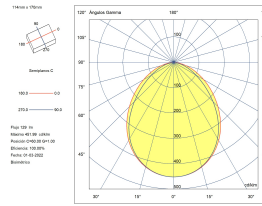

EMERGENCY MODULE FEATURES

Battery type: Lithium ion

LOGISTICS

Net weight (kg): 0.62

Packaged weight (kg): 0.81

Packaging: 211mm x 110mm x 160mm