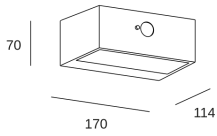

TECHNICAL FEATURES

Real lumens : 129

Nominal lumens : 400

Real lm/W : 43

Correlated Colour Temperature (CCT) : LED warm-white 3000K

Lens / reflector angle : FLOOD 92°

UGR : <=22

Structure material : Aluminium

Structure finish : Urban grey

Diffuser material : Tempered glass

Diffuser finish : Sandblasted

Useful life : 36.000h L70B30

Warranty : 5 Years

Resistant to marine environments : No

Easily recyclable luminaire

LUMINOTECHNIC FEATURES

CRI: 80

MacAdam steps: 3

Photobiological risk: RG0

UGR

UGR crosswise: 21.2

UGR lengthwise: 19.3

Lampholder	Quantity	Light source power (W)
LED	1	3W