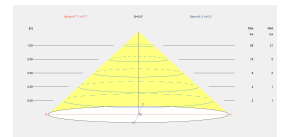

EMERGENCY MODULE FEATURES

Battery type: Lithium ion

LOGISTICS

Net weight (kg): 0.62

Packaged weight (kg): 0.81

Packaging: 211mm x 110mm x 160mm