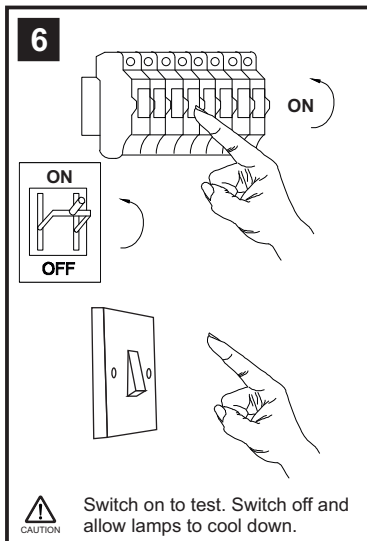

# INSTALLATION INSTRUCTIONS

(ILLUSTRATIONS ARE FOR GUIDANCE PURPOSES ONLY.  
ACTUAL PRODUCT MAY DIFFER FROM THE IMAGES SHOWN)

- (1) Prior to installation carefully unpack and check all the components and accessories are as per details enclosed.
- (2) These instructions should be used in conjunction with the installation guidelines included.

Contents Checked By	Installation Pack	
	White Gloves	2 Pcs
	Installation Instructions	1 Page
	Installation Guidelines	2 Pages
	Fixing Screw & Plugs	2 Sets

Voltage: 230V - 50/60Hz  
Lampholder: LED  
Lamps: 54 x 0.1W Max