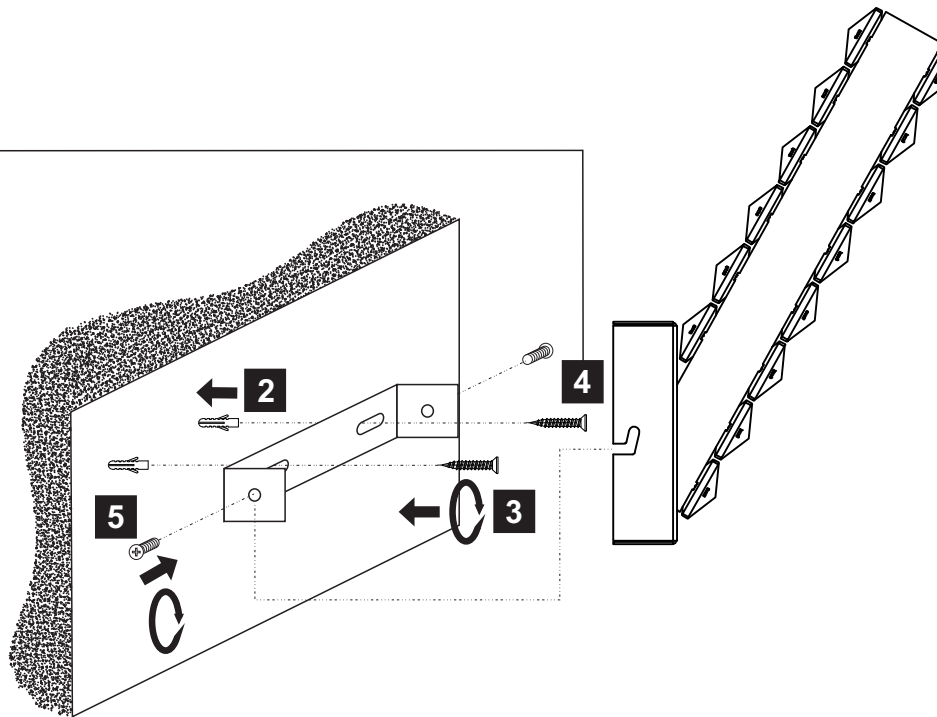

# INSTALLATION INSTRUCTIONS

(ILLUSTRATIONS ARE FOR GUIDANCE PURPOSES ONLY.  
ACTUAL PRODUCT MAY DIFFER FROM THE IMAGES SHOWN)

- (1) Prior to installation carefully unpack and check all the components and accessories are as per details enclosed.
- (2) These instructions should be used in conjunction with the installation guidelines included.

Contents Checked By	Installation Pack	
	White Gloves	2 Pcs
	Installation Instructions	1 Page
	Installation Guidelines	2 Pages
	Fixing Screw & Plugs	2 Sets

Voltage: 230V - 50/60Hz  
Lampholder: LED  
Lamps: 54 x 0.1W Max