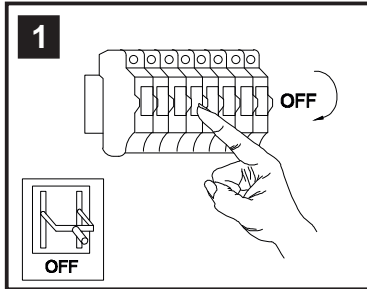

# INSTALLATION INSTRUCTIONS

(ILLUSTRATIONS ARE FOR GUIDANCE PURPOSES ONLY.  
ACTUAL PRODUCT MAY DIFFER FROM THE IMAGES SHOWN)

- (1) Prior to installation carefully unpack and check all the components and accessories are as per details enclosed.
- (2) These instructions should be used in conjunction with the installation guidelines included.

Contents Checked By	Installation Pack	
	White Gloves	2 Pcs
	Installation Instructions	1 Page
	Installation Guidelines	2 Pages
	Fixing Screw & Plugs	2 Sets

Voltage: 230V - 50/60Hz  
Lampholder: LED  
Lamps: 54 x 0.1W Max