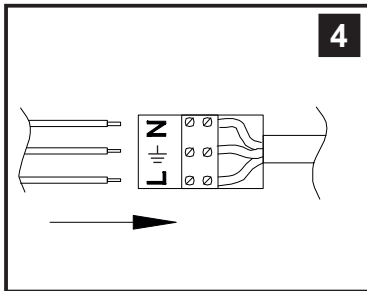

# INSTALLATION INSTRUCTIONS

(ILLUSTRATIONS ARE FOR GUIDANCE PURPOSES ONLY.  
ACTUAL PRODUCT MAY DIFFER FROM THE IMAGES SHOWN)

- (1) Prior to installation carefully unpack and check all the components and accessories are as per details enclosed.
- (2) These instructions should be used in conjunction with the installation guidelines included.

Contents Checked By	Installation Pack	
	White Gloves	2 Pcs
	Installation Instructions	1 Page
	Installation Guidelines	2 Pages
	Fixing Screw & Plugs	2 Sets

Voltage: 230V - 50/60Hz  
Lampholder: LED  
Lamps: 54 x 0.1W Max