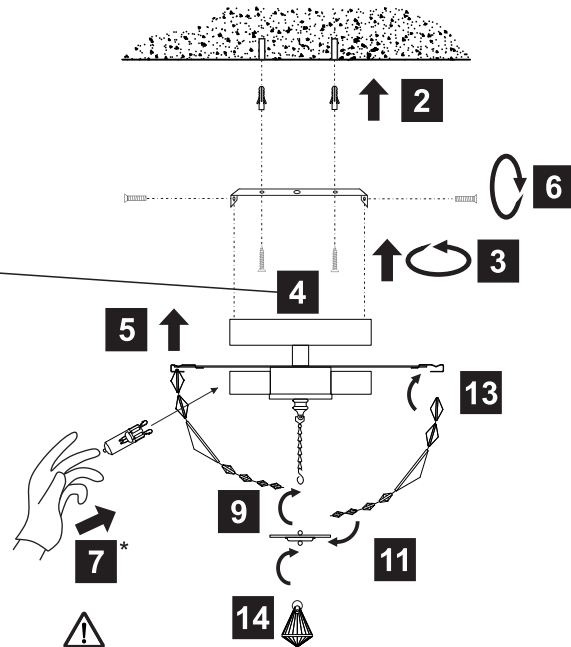

INSTALLATION INSTRUCTIONS

(ILLUSTRATIONS ARE FOR GUIDANCE PURPOSES ONLY.
ACTUAL PRODUCT MAY DIFFER FROM THE IMAGES SHOWN)

- (1) Prior to installation carefully unpack and check all the components and accessories are as per details enclosed.
- (2) These instructions should be used in conjunction with the installation guidelines included.

Please use the gloves provided.

* Lamps may not be included.
Please ensure maximum wattage is not exceeded.

Voltage: 230V - 50/60Hz
Lampholder: G9
Lamps: 5 x 33W Max

COMPATIBLE

WITH SUITABLE LAMP/DIMMER

Georgina IL31482

(A)

C70100

(B)

(C)

(D)

Accessories

Crystal Strand A	45Pcs	
Crystal Drop B	1 Pc	
Crystal Hanging Pin C	45 Pcs	
Crystal Fixing Plate D	1 Pc	

Installation Pack

White Gloves	2 Pcs	
Installation Instructions	2 Pages	
Installation Guidelines	2 Pages	
Fixing Screw and Plugs	2 Sets	
Additional Crystal Links	3 Pcs Each	

Contents Checked By

Georgina IL31482

diyas®