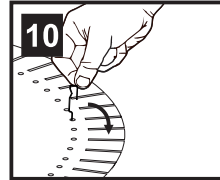

Please use the gloves provided.

* Lamps may not be included.
Please ensure maximum wattage is not exceeded.

Voltage: 230V - 50/60Hz
Lampholder: G9
Lamps: 5 x 33W Max

COMPATIBLE

WITH SUITABLE LAMP/DIMMER

Georgina IL31482