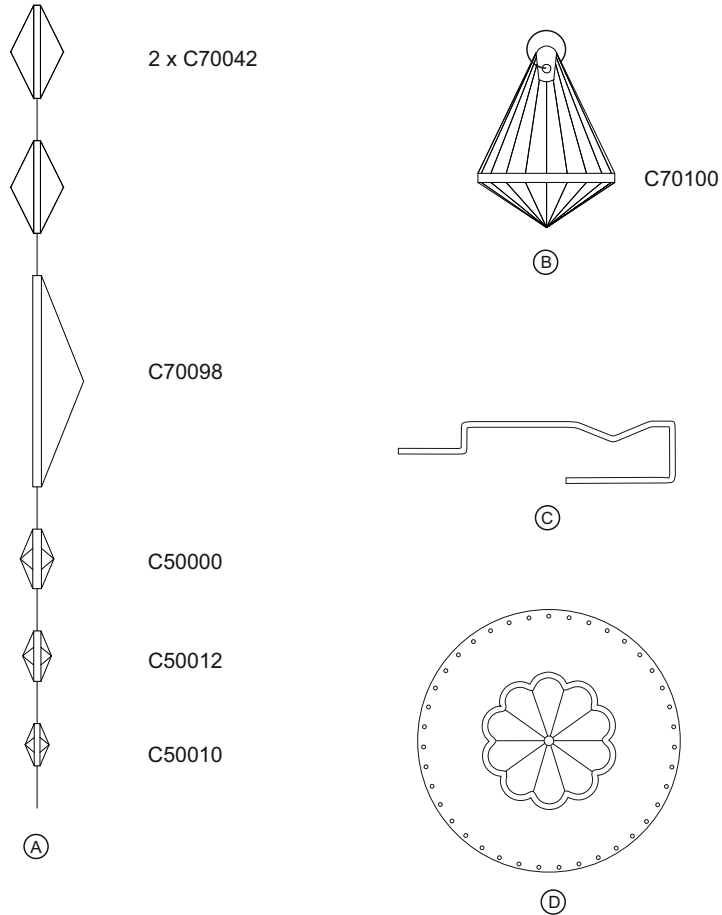

⚠ Please use the gloves provided.

* Lamps may not be included. Please ensure maximum wattage is not exceeded.

Voltage: 230V - 50/60Hz
Lampholder: G9
Lamps: 4 x 33W Max

Georgina IL31481

diyás®

LIST OF COMPONENTS

Accessories

Crystal Strand A	39 Pcs	
Crystal Drop B	1 Pc	
Crystal Hanging Pin C	39 Pcs	
Crystal Fixing Plate D	1 Pc	

Installation Pack

White Gloves	2 Pcs	
Installation Instructions	2 Pages	
Installation Guidelines	2 Pages	
Fixing Screw and Plugs	2 Sets	
Additional Crystal Links	3 Pcs Each	