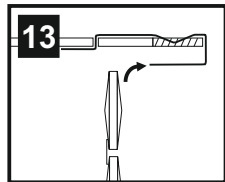

⚠ Please use the gloves provided.

* Lamps may not be included. Please ensure maximum wattage is not exceeded.

Voltage: 230V - 50/60Hz
Lampholder: G9
Lamps: 4 x 33W Max

Georgina IL31481

diyás®

LIST OF COMPONENTS