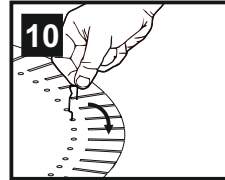

⚠ Please use the gloves provided.

* Lamps may not be included. Please ensure maximum wattage is not exceeded.

Voltage: 230V - 50/60Hz
Lampholder: G9
Lamps: 4 x 33W Max

Georgina IL31481

diyás®

LIST OF COMPONENTS