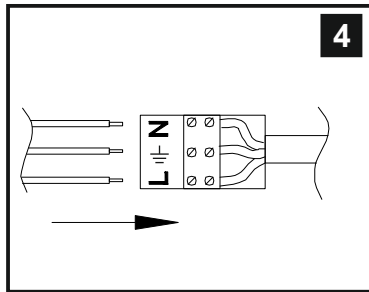

⚠ Please use the gloves provided.

* Lamps may not be included. Please ensure maximum wattage is not exceeded.

Voltage: 230V - 50/60Hz
Lampholder: G9
Lamps: 4 x 33W Max

Georgina IL31481

diyás®

LIST OF COMPONENTS