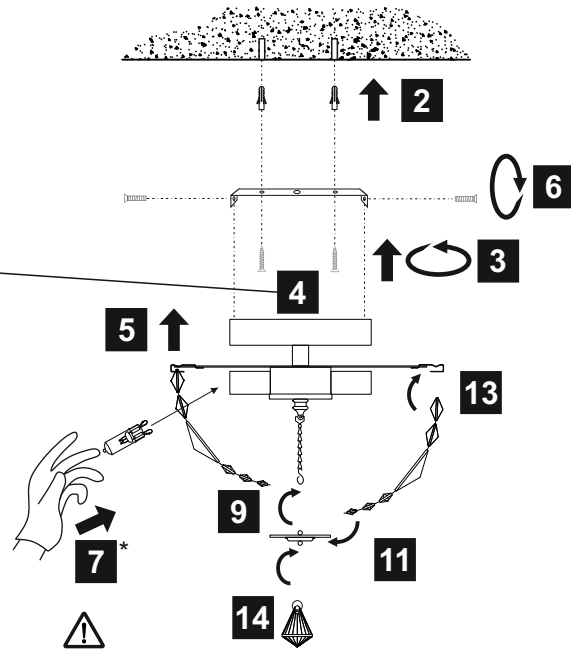

INSTALLATION INSTRUCTIONS

(ILLUSTRATIONS ARE FOR GUIDANCE PURPOSES ONLY.
ACTUAL PRODUCT MAY DIFFER FROM THE IMAGES SHOWN)

- ⚠ (1) Prior to installation carefully unpack and check all the components and accessories are as per details enclosed.
- (2) These instructions should be used in conjunction with the installation guidelines included.

⚠ Please use the gloves provided.

* Lamps may not be included. Please ensure maximum wattage is not exceeded.

Voltage: 230V - 50/60Hz
Lampholder: G9
Lamps: 4 x 33W Max

Georgina IL31481

diyás®

LIST OF COMPONENTS

Accessories

Crystal Strand A	39 Pcs	
Crystal Drop B	1 Pc	
Crystal Hanging Pin C	39 Pcs	
Crystal Fixing Plate D	1 Pc	

Installation Pack

White Gloves	2 Pcs	
Installation Instructions	2 Pages	
Installation Guidelines	2 Pages	
Fixing Screw and Plugs	2 Sets	
Additional Crystal Links	3 Pcs Each	