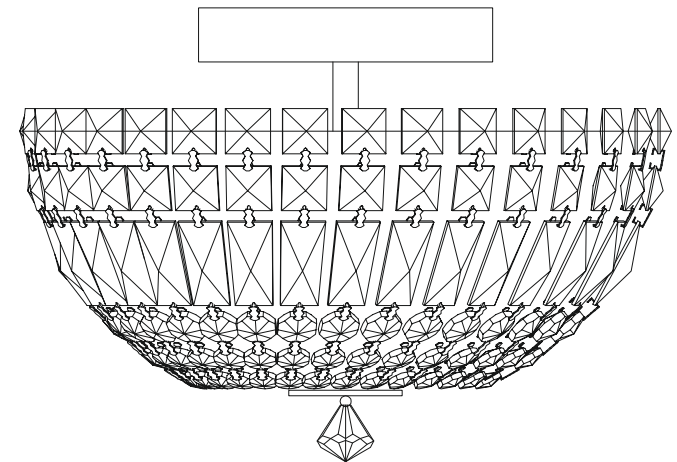

INSTALLATION INSTRUCTIONS

(ILLUSTRATIONS ARE FOR GUIDANCE PURPOSES ONLY.
ACTUAL PRODUCT MAY DIFFER FROM THE IMAGES SHOWN)

- ⚠ (1) Prior to installation carefully unpack and check all the components and accessories are as per details enclosed.
- (2) These instructions should be used in conjunction with the installation guidelines included.

⚠ Please use the gloves provided.

* Lamps may not be included. Please ensure maximum wattage is not exceeded.

Voltage: 230V - 50/60Hz
Lampholder: G9
Lamps: 4 x 33W Max

Georgina IL31481

diyás®

LIST OF COMPONENTS