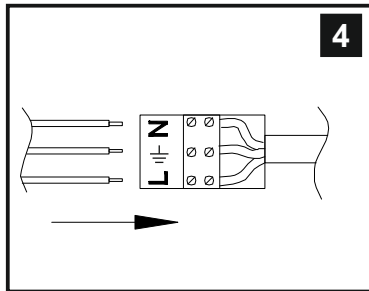

⚠ Please use the gloves provided.  
\* Lamps may not be included. Please ensure maximum wattage is not exceeded.

**Voltage:** 230V - 50/60Hz  
**Lampholder:** E14/SES  
**Lamps:** 2 x MAX 60W

**Alexandra IL31440/IL32100**