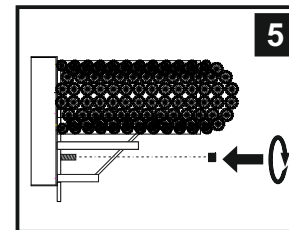

⚠ Please use the gloves provided.  
\* Lamps may not be included. Please ensure maximum wattage is not exceeded.

**Voltage:** 230V - 50/60Hz  
**Lampholder:** E14/SES  
**Lamps:** 2 x MAX 60W

**Alexandra IL31440/IL32100**