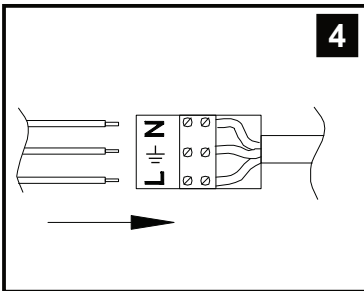

INSTALLATION INSTRUCTIONS

(ILLUSTRATIONS ARE FOR GUIDANCE PURPOSES ONLY.
ACTUAL PRODUCT MAY DIFFER FROM THE IMAGES SHOWN)

- (1) Prior to installation carefully unpack and check all the components and accessories are as per details enclosed.
- (2) These instructions should be used in conjunction with the installation guidelines included.

* Lamps may not be included. Please ensure maximum wattage is not exceeded.

Voltage: 230V - 50/60Hz
Lampholder: G9
Lamps: 9 x 33W Max

COMPATIBLE

WITH SUITABLE DIMMER/LAMP

Enya IL31202

diyás®

LIST OF COMPONENTS