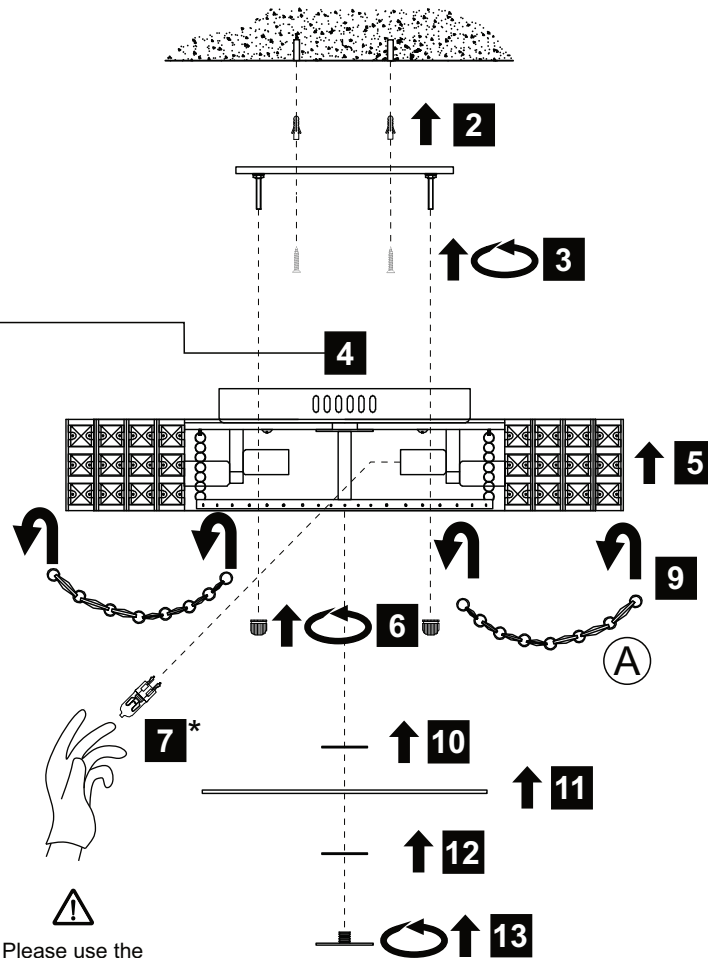

INSTALLATION INSTRUCTIONS

(ILLUSTRATIONS ARE FOR GUIDANCE PURPOSES ONLY.
ACTUAL PRODUCT MAY DIFFER FROM THE IMAGES SHOWN)

- (1) Prior to installation carefully unpack and check all the components and accessories are as per details enclosed.
- (2) These instructions should be used in conjunction with the installation guidelines included.

* Lamps may not be included. Please ensure maximum wattage is not exceeded.

Voltage: 230V - 50/60Hz
Lampholder: G9
Lamps: 9 x 33W Max

COMPATIBLE

WITH SUITABLE DIMMER/LAMP

Enya IL31202

diyás®

LIST OF COMPONENTS

A

Crystal Accessories		
Crystal Strand A	51 Pcs	

Installation Pack		
White Gloves	2 Pcs	
Installation Instructions	2 Pages	
Installation Guidelines	2 Pages	
Additional Crystal Links	3 Pcs Each	
Fixing Screw & Plug	4 Sets	