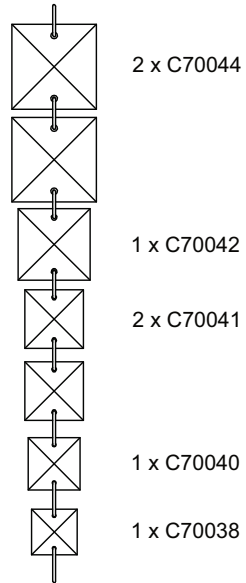

LIST OF COMPONENTS

A

Crystal Accessories		
Crystal Strand A	51 Pcs	

Installation Pack		
White Gloves	2 Pcs	
Installation Instructions	2 Pages	
Installation Guidelines	2 Pages	
Additional Crystal Links	3 Pcs Each	
Fixing Screw & Plug	4 Sets	

Contents Checked By	

Enya IL31202