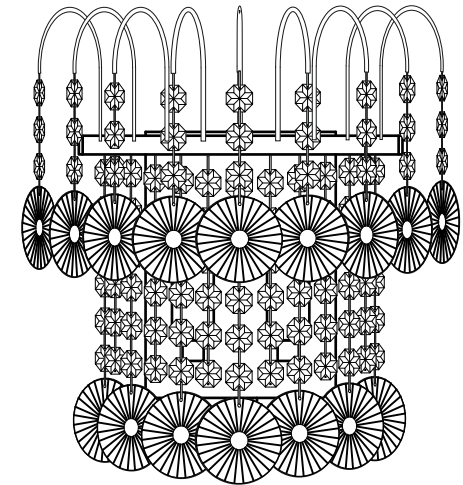

# INSTALLATION INSTRUCTIONS

(ILLUSTRATIONS ARE FOR GUIDANCE PURPOSES ONLY.  
ACTUAL PRODUCT MAY DIFFER FROM THE IMAGES SHOWN)

**Voltage:** 230V - 50/60Hz  
**Lampholder:** G9  
**Lamps:** 2 x 33W Max

**Rosina IL31052 / IL32052**

**diyás®**

# LIST OF COMPONENTS

Crystal Accessories		
Crystal Strand A	9 Pcs	
Crystal Strand B	7 Pcs	
Crystal Strand C	6 Pcs	

Installation Pack		
White Gloves	2 Pcs	
Installation Instructions	2 Pages	
Installation Guidelines	2 Pages	
Additional Crystal Links	3 Pcs Each	
Fixing Screw & Plug	2 Sets	
G9 Lamp	2 Pcs	