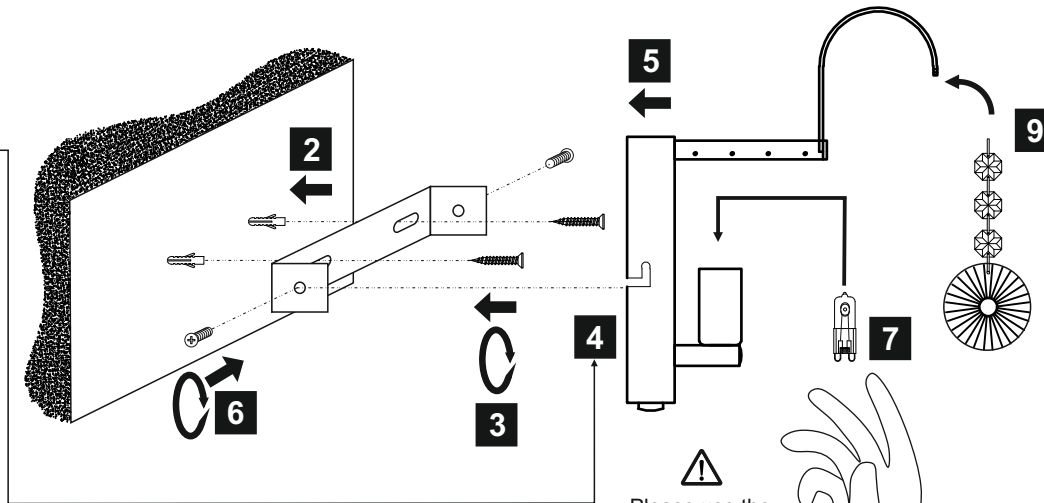

# INSTALLATION INSTRUCTIONS

(ILLUSTRATIONS ARE FOR GUIDANCE PURPOSES ONLY.  
ACTUAL PRODUCT MAY DIFFER FROM THE IMAGES SHOWN)

## ⚠ INSTALLATION NOTES

- (1) Prior to installation carefully unpack and check all the components and accessories are as per details enclosed.
- (2) These instructions should be used in conjunction with the installation guidelines included.
- (3) Do not touch the Halogen lamp surface with your bare hand

**Voltage:** 230V - 50/60Hz  
**Lampholder:** G9  
**Lamps:** 2 x 33W Max

**Rosina IL31052 / IL32052**

**diyás®**

# LIST OF COMPONENTS

Crystal Accessories		
Crystal Strand A	9 Pcs	
Crystal Strand B	7 Pcs	
Crystal Strand C	6 Pcs	

Installation Pack		
White Gloves	2 Pcs	
Installation Instructions	2 Pages	
Installation Guidelines	2 Pages	
Additional Crystal Links	3 Pcs Each	
Fixing Screw & Plug	2 Sets	
G9 Lamp	2 Pcs	