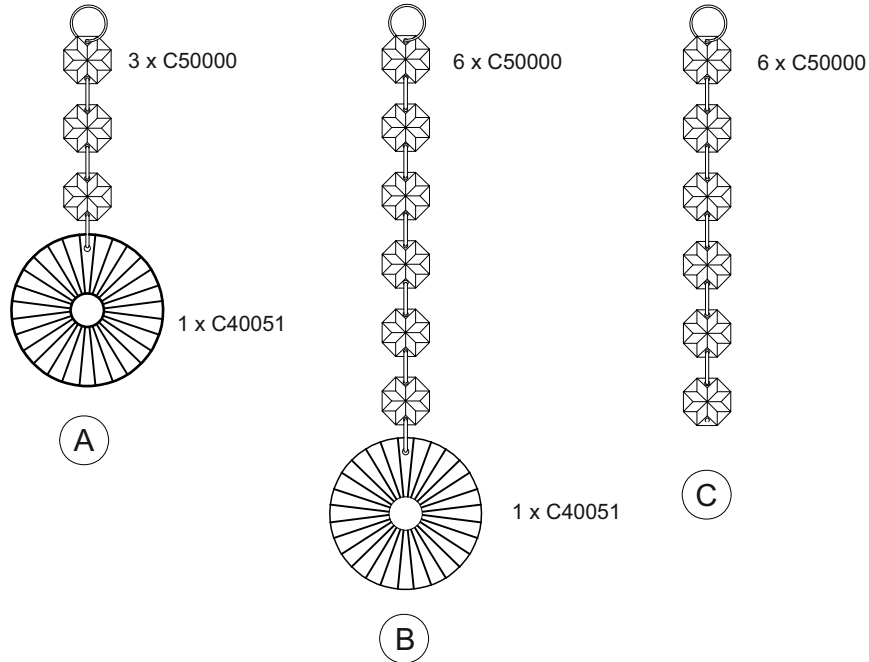

**Voltage:** 230V - 50/60Hz  
**Lampholder:** G9  
**Lamps:** 2 x 33W Max

**Rosina IL31052 / IL32052**

**diyás®**

# LIST OF COMPONENTS

Crystal Accessories		
Crystal Strand A	9 Pcs	
Crystal Strand B	7 Pcs	
Crystal Strand C	6 Pcs	

Installation Pack		
White Gloves	2 Pcs	
Installation Instructions	2 Pages	
Installation Guidelines	2 Pages	
Additional Crystal Links	3 Pcs Each	
Fixing Screw & Plug	2 Sets	
G9 Lamp	2 Pcs	