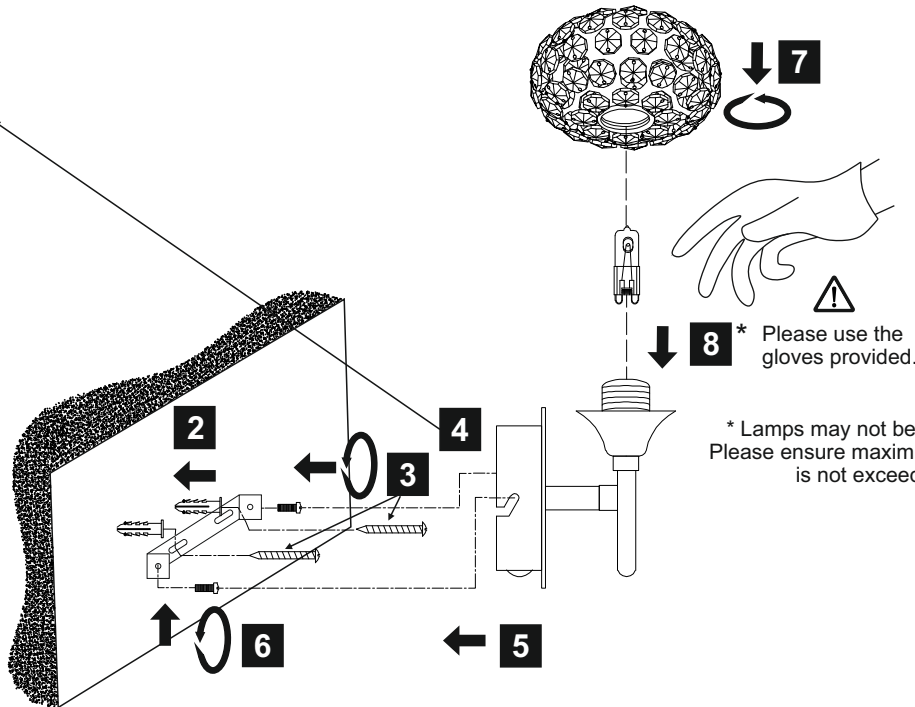

INSTALLATION INSTRUCTIONS

(ILLUSTRATIONS ARE FOR GUIDANCE PURPOSES ONLY.
ACTUAL PRODUCT MAY DIFFER FROM THE IMAGES SHOWN)

- (1) Prior to installation carefully unpack and check all the components and accessories are as per details enclosed.
- (2) These instructions should be used in conjunction with the installation guidelines included.

8 * Please use the gloves provided.

* Lamps may not be included.
Please ensure maximum wattage is not exceeded.

Installation Pack

White Gloves	2 Pcs	
Installation Instructions	1 Page	
Installation Guidelines	2 Pages	
Fixing Screw & Plug	2 Set	
Extra Pin	1 Pc	