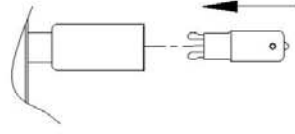

# INSTRUCTIONS

1

2

3

A

68pcs

**NOTE:**  
1: This lighting only can be used indoor  
2: Do not switch on before Assembling  
3: If you want change bulb, please switch off, and after the bulb is cold.

Voltage: 240V  
Bulb: 2\*MAX 40W  
Lamp holder: G9  
Frequency: 50HZ