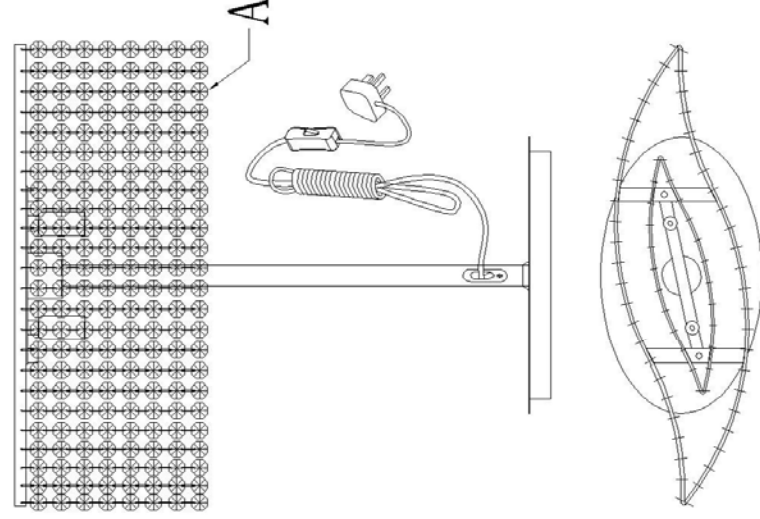

# INSTRUCTIONS

1

2

3

A

68pcs

**NOTE:**  
1: This lighting only can be used indoor  
2: Do not switch on before Assembling  
3: If you want change bulb, please switch off, and after the bulb is cold.

Voltage: 240V  
Bulb: 2\*MAX 40W  
Lamp holder: G9  
Frequency: 50HZ