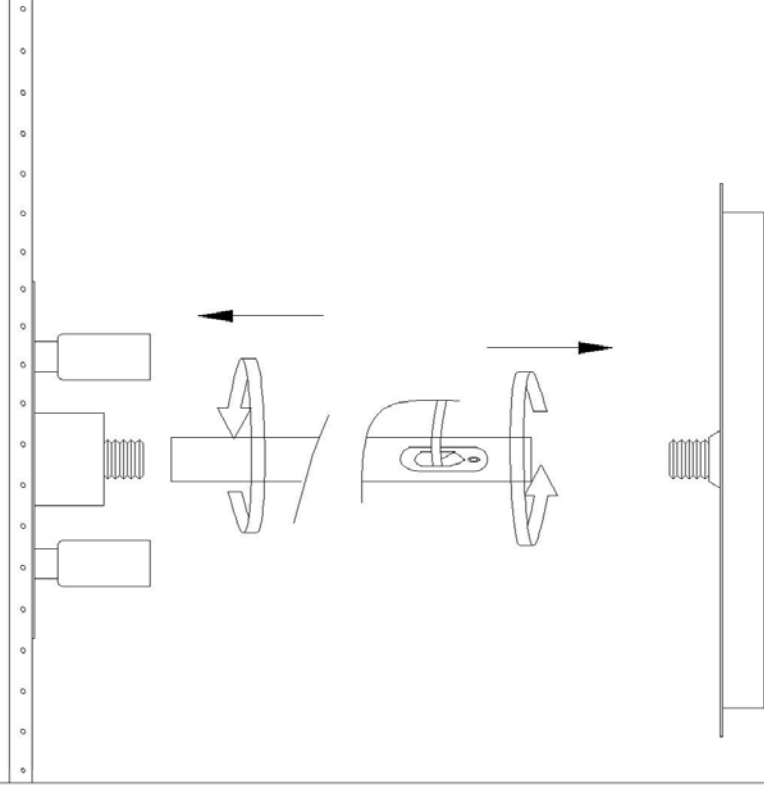

# INSTRUCTIONS

1

2

3

A

68pcs

**NOTE:**  
1: This lighting only can be used indoor  
2: Do not switch on before Assembling  
3: If you want change bulb, please switch off, and after the bulb is cold.

Voltage: 240V  
Bulb: 2\*MAX 40W  
Lamp holder: G9  
Frequency: 50HZ