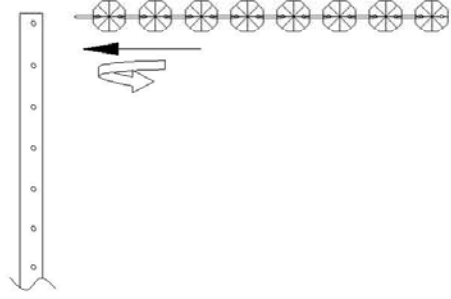

# INSTRUCTIONS

1

2

3

A

68pcs

**NOTE:**  
1: This lighting only can be used indoor  
2: Do not switch on before Assembling  
3: If you want change bulb, please switch off, and after the bulb is cold.

Voltage: 240V  
Bulb: 2\*MAX 40W  
Lamp holder: G9  
Frequency: 50HZ