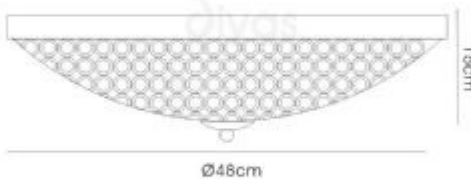

IL30188

Ava

Ava Ceiling 6 Light G9 Polished Chrome/Crystal

LINE DRAWING

IL30188

AVA series by diyasa

ENERGY LABEL

DATA SHEET

MARKETING INFORMATION

Barcode	5055487402767
Brief Description	Ava Crystal Ceiling Flush 6 Light
Catalogue Description	6 Light Ceiling

PHYSICAL CHARACTERISTICS

Colour Finish	Polished Chrome
---------------	-----------------

MECHANICAL SPECIFICATION

Item Nett Weight (kg)	4kg
Diameter (mm)	480mm
Height (mm)	150mm
Materials Used	Iron, Crystal

ENERGY SPECIFICATION

Energy Class	A++ to D
--------------	----------

CRYSTAL SPECIFICATION