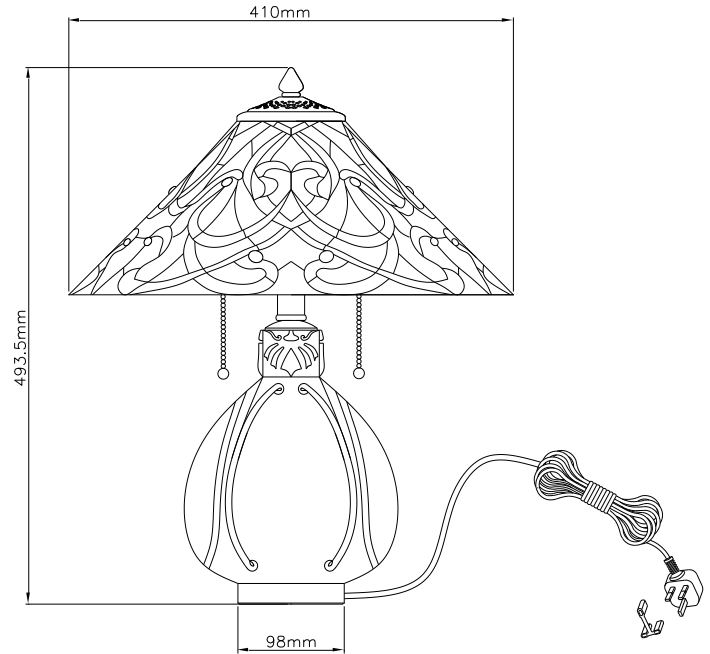

RANGE: QUOIZEL TIFFANY
STYLE: INDIA TABLE LAMP

1. Item Code	QZ/INDIA/TL	23. Minimum Drop	n/a
2. Drawing No.	QZ TF1846TIB	24. Maximum Drop	n/a
3. EAN/Barcode	-	25. Adjustable?	No
4. Tested?	No	26. Shade/Glass Material	Tiffany Glass
5. Final Sign-off Sample Done?	No	27. Shade Width (mm)	410
6. Category	Indoor	28. Shade Height (mm)	209
7. Type	Table Lamp	29. Shade Depth (mm)	410
8. Finish	Imperial Bronze	30. Size of Back-Plate/Ceiling Rose (mm)	98
9. IP Rating	n/a	31. Main Material	Resin
10. Class	I	32. Power Cable Colour	Black
11. Voltage	240	33. Power Cable Length (mm)	1500
12. Wattage (1)	75	34. Chain Length (mm)	n/a
13. Wattage (2)	n/a	35. Rod Length (mm)	n/a
14. Lamp Holder Type (1)	E27	36. PIR	No
15. Lamp Holder Type (2)	n/a	37. Switch Type and location	Pull Switch Under Lamp Holder
16. No. of Lamps	2	38. Connection Method	Plug
17. Lamp Supplied	None	39. Plug Type	3-Pin UK
18. Dimmable?	Depends On Lamp	40. Plug Colour	Black
19. Lumen Output	Depends On Lamp	41. Product Weight (kg)	4.2
20. Overall Width/Diameter (mm)	410	42. Carton Dimensions (mm)	-
21. Overall Height (mm)	495	43. Carton Weight (kg)	-
22. Overall Depth (mm)	n/a	44. Notes	-