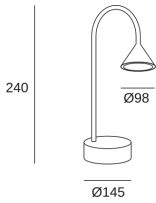

Ding

DE-0271-BLA

Table lamp Ding LED 6.6 LED warm-white 3000K ON-OFF White 520.00

TECHNICAL FEATURES

Luminaire total power : 6.6W

Real lumens : 326

Nominal lumens : 520

Real lm/W : 49

Correlated Colour Temperature (CCT) : LED warm-white 3000K

Lens / reflector angle : FLOOD 79°

Structure material : Aluminium, Polycarbonate

Structure finish : White

Diffuser material : Polycarbonate

Diffuser finish : Opal

Photobiological risk: RG0

Lampholder	Quantity	Light source power (W)
LED	1	4.8W

LOGISTICS

Net weight (kg): 1.45

Packaged weight (kg): 1.77

Packaging: 150mm x 150mm x 430mm