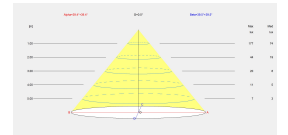

LOGISTICS

Net weight (kg): 1.45

Packaged weight (kg): 1.77

Packaging: 150mm x 150mm x 430mm