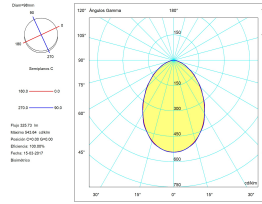

LOGISTICS

Net weight (kg): 1.45

Packaged weight (kg): 1.77

Packaging: 150mm x 150mm x 430mm