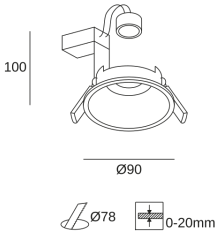

**TER**

**DE-0130-BLA**

Downlight IN IP20 / OUT IP65 TER GU10 8 White

**TECHNICAL FEATURES**

IN IP20 / OUT IP65

Luminaire total power : 8W  
 Structure material : Aluminium  
 Structure finish : White  
 Diffuser material : Glass  
 Diffuser finish : Transparent  
 Recommended light bulb : GU10

Voltage / frequency : 100-240V/50-60Hz  
 Power Factor : NULL  
 Warranty : 3 Years  
 Easily recyclable luminaire

**LUMINOTECHNIC FEATURES**

Luminance C0°G65°: 1620

Luminance C90°G65°: 1620

Lampholder	Quantity	Light source power (W)
GU10	1	Max. power 8W