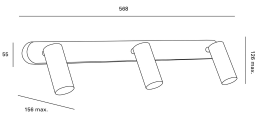

TECHNICAL FEATURES

Luminaire total power : 12W

Real lumens : 846

Nominal lumens : 1260

Real lm/W : 67

Correlated Colour Temperature (CCT) : LED warm-white 3000K

Lens / reflector angle : FLOOD 99°

Structure material : Steel

Structure finish : White

Diffuser material : Polycarbonate

Diffuser finish : Prismatic

Voltage / frequency : 220-240V/50-60Hz

Dimming protocol : ON-OFF

Power Factor : 0.50

Useful life : 36.000h L70B30

Warranty : 5 Years

LUMINOTECHNIC FEATURES

CRI: 80

MacAdam steps: 3

Photobiological risk: RG0

Lampholder	Quantity	Light source power (W)
LED	1	3.7W
LED	1	3.7W
LED	1	3.7W