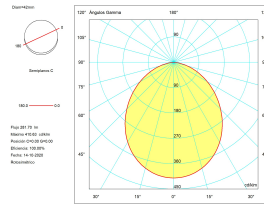

LOGISTICS

Net weight (kg): 1.05

Packaged weight (kg): 1.33

Packaging: 575mm x 65mm x 90mm