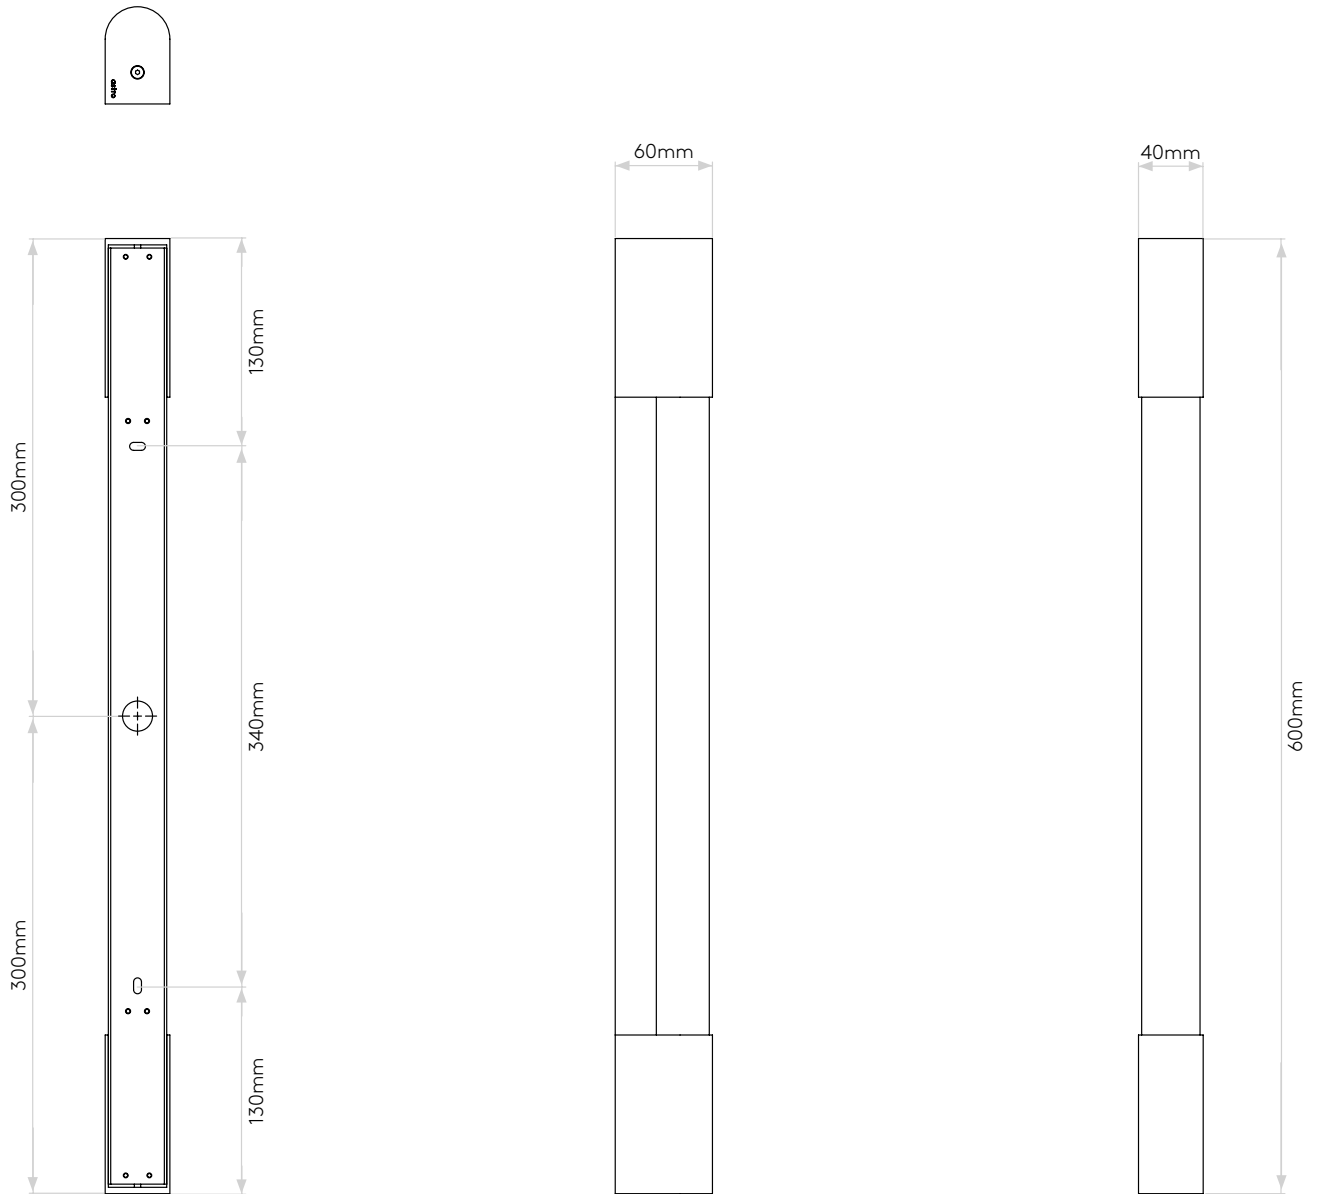

GENERAL

LOCATION:	Bathroom
CLASS:	CE (Class II)
IP RATING:	IP44
BATHROOM ZONE:	Zone 2, 3
DRIVER REQUIRED:	No
INSTALLATION ORIENTATION:	Wall Mount - Horizontal & Vertical
MAIN MATERIAL:	Metal - Aluminium
DIMENSIONS (mm):	H: 600 W: 40 D: 60
CUT OUT HOLE (mm):	-
RECESS DEPTH (mm):	-
FIRE RATING:	-
CABLE LENGTH (mm):	-
GROSS WEIGHT (kg):	1.2

LAMP

LIGHT SOURCE:	LED Strip
WATTAGE:	8.1W
LAMP INCLUDED:	Yes (Integral)
MAXIMUM LAMP LENGTH (mm):	-
LUMINOUS FLUX (lm):	364
COLOUR TEMP (K):	3000
CRI (Ra):	80
MACADAM ELLIPSE:	+/-100K
TILT ADJUSTABLE ANGLE (°):	-
ROTATION ADJUSTABLE ANGLE (°):	-
LIFETIME (hrs):	50000
BEAM ANGLE (°):	-

PRODUCT ELEVATIONS

Please note that some dimensions may vary slightly due to manufacturing tolerances, this includes cable entry and fixing holes

Veuillez noter que certaines dimensions peuvent varier légèrement en raison des tolérances de fabrication, y compris l'entrée de câble et les trous de fixation.