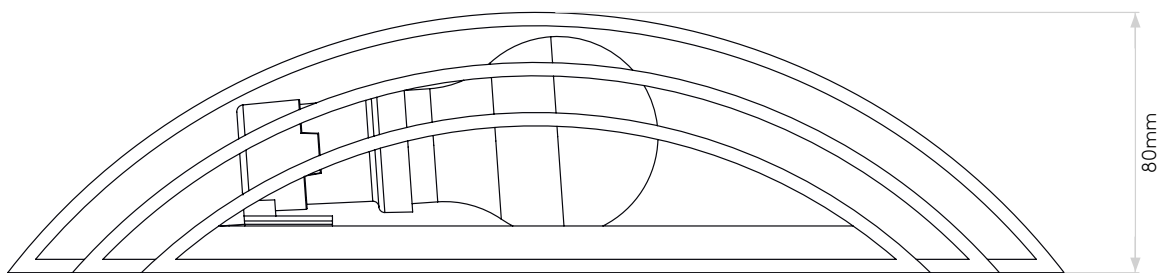

PRODUCT ELEVATIONS

Please note that some dimensions may vary slightly due to manufacturing tolerances, this includes cable entry and fixing holes

Veuillez noter que certaines dimensions peuvent varier légèrement en raison des tolérances de fabrication, y compris l'entrée de câble et les trous de fixation.

Bitte beachten Sie, dass die Maße Fertigungstoleranzen unterliegen und daher in geringem Umfang von der angegebenen Größe abweichen können. Dies gilt auch für Kabeleingänge und Befestigungslöcher.

Si prega notare che possono esserci piccole variazioni in alcune dimensioni dovute alle tolleranze di produzione, queste includono l'ingresso del cavo e i fori di fissaggio.