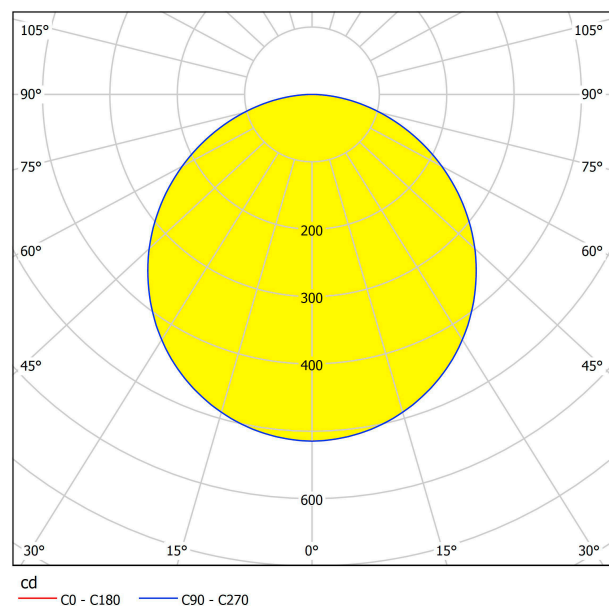

General Information

Material number	96152
Type	grid light
Product segment	Indoor
Theme	sonstige / nicht zuordenbar

Dimensions

Article Height (in mm)	11
Article Width (in mm)	300
Article Length (in mm)	300
Net Weight (in kg)	0.64 Kilogram

Technical Information

Protection Degree	IP20
Protection Class	2
Mains Voltage	220-240V,50/60Hz
Dimmable	No
max. Wattage (1)	14W

Illuminant 1

Socket Type (1)	LED
Illuminant Type (1)	LED
Illuminant incl. (1)	Inclusive
Kelvin Complete	4000K
Light colour Complete	WHITE
Nominal Lifetime (in h)	25000
Switching Cycles	15000
Energy efficiency class (EEI)	E
Dimmable	No
Info changeability□light source/driver	LED + driver can be exchanged by a specialist
Rated Lamp Power (0,1W precision)	16
Colour Tolerance (LED, SDCM)	<6