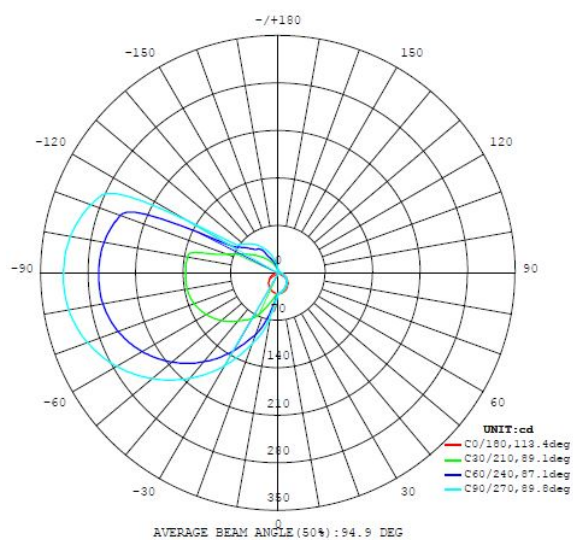

96065 PANDELLA 1

General Information

Material number	96065
Type	mirror luminaire
Product segment	Indoor
Theme	Bath

Dimensions

Article Height	40 _{mm}
Article Length	600 _{mm}
Article Overhang	120 _{mm}

Material & Colour

Technical Information

Protection Degree	IP44
Protection Class	2
Mains Voltage	220-240V,50/60Hz
Operation Voltage	220-240V,50/60Hz
Dimmable	No

Technical changes reserved

Illuminant 1

Nominal Luminous Flux (in lm)	1350
Equivalence With Incandescent Lamp (W)	90
Color Temperature	4000K neutral white
Nominal Lifetime (in h)	25000
Switching Cycles	15000
Colour Rendering Index (Ra, CRI)	>80
Energy Efficiency Class	A+
Rated Lamp Power (0,1W precision)	11
Color Tolerance (LED, SDCM)	<6