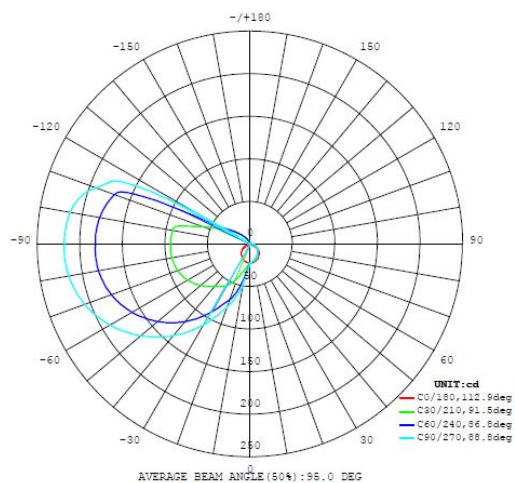

96064 PANDELLA 1

General Information

Material number	96064
Type	mirror luminaire
Product segment	Indoor
Theme	Bath

Dimensions

Article Height (in inch)	40
Article Length (in inch)	400
Article Overhang (in inch)	120

Technical Information

Protection Degree	IP44
Protection Class	2
Mains Voltage	220-240V,50/60Hz
Operation Voltage	220-240V,50/60Hz
Dimmable	No

Technical changes reserved

Illuminant 1

Nominal Luminous Flux (in lm)	900
Equivalence With Incandescent Lamp (W)	65
Color Temperature	4000K neutral white
Nominal Lifetime (in h)	25000
Switching Cycles	15000
Colour Rendering Index (Ra, CRI)	>80
Energy Efficiency Class	A+
Rated Lamp Power (0,1W precision)	7.4000
Color Tolerance (LED, SDCM)	<6