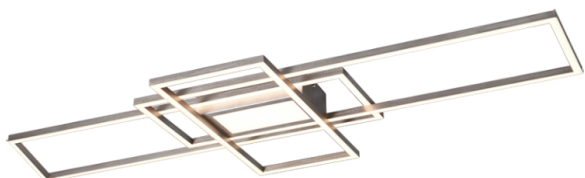

Ceiling lamp

IRVINE – 620010407

incl. 1x SMD LED, 60W · 1x 7100lm, 3000 – 6500K

- Remote control
- Integrated dimmer
- Adjustable light color
- Light color infinitely variable
- Night light
- Not suitable for external dimmer
- Wall- & ceiling mounting
- Memory function
- IP20

Material construction

Metal · Nickel mat

Product dimensions

Width: 105cm
Height: 6cm
Depth: 42cm
Weight: 1,38kg

Technical data

Light source: SMD – LED (integrated)
Watt: 60W
Lumen: 1x 7100lm
Kelvin: 3000 – 6500K
Color rendering (CRI): > 80 CRI
Lifetime: 30000H
Switching cycles: 15000x ON/OFF

Dealer information

EAN Code: 4017807449525
Customs number: 94051190900

Packaging dimensions & weight

Quantities: 1
Width: 107cm
Height: 44cm
Depth: 9cm
Weight: 2,425kg