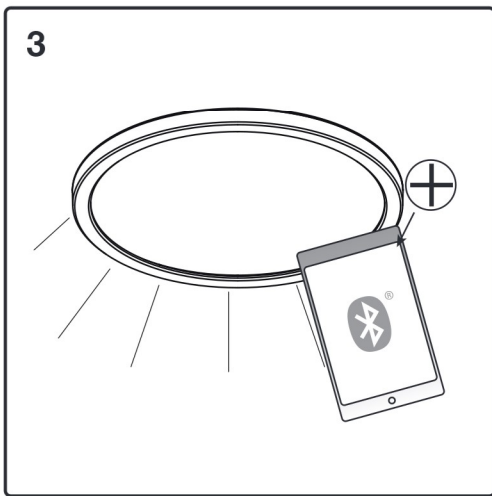

OJA

Item N°: 2015036101 | 2015136101

Download Nordlux Smart Light
in Apple App Store or Google Play

Turn on the Bluetooth of your phone
Stay within 8 meters from the Oja

Open Nordlux Smart Light
App and connect Oja via "+" in App