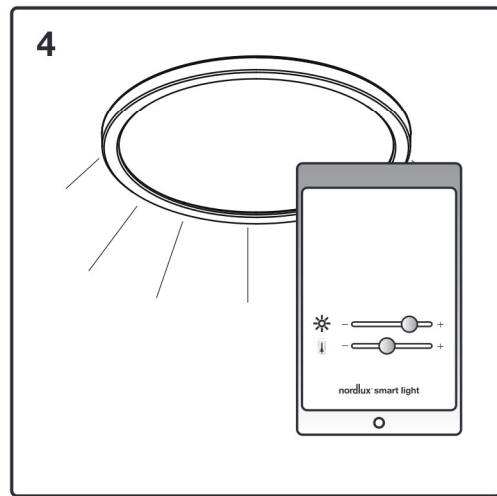

OJA

Item N°: 2015036101 | 2015136101

Download Nordlux Smart Light
in Apple App Store or Google Play

Turn on the Bluetooth of your phone
Stay within 8 meters from the Oja

Open Nordlux Smart Light
App and connect Oja via "+" in App