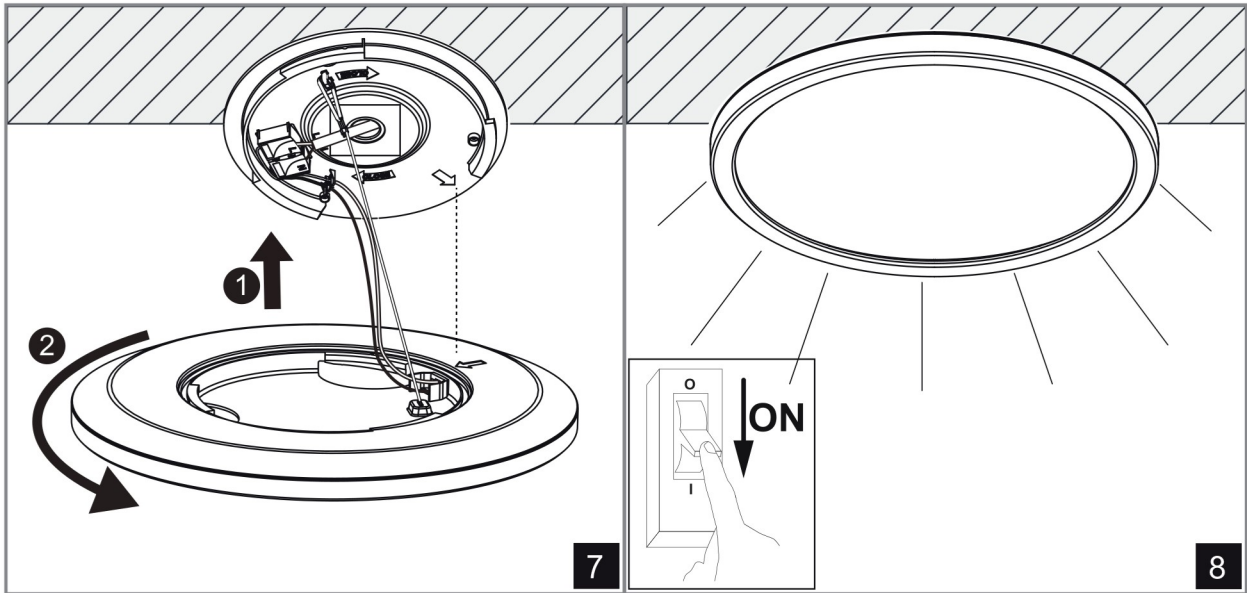

OJA

Item N°: 2015036101 | 2015136101

Download Nordlux Smart Light
in Apple App Store or Google Play

Turn on the Bluetooth of your phone
Stay within 8 meters from the Oja

Open Nordlux Smart Light
App and connect Oja via "+" in App