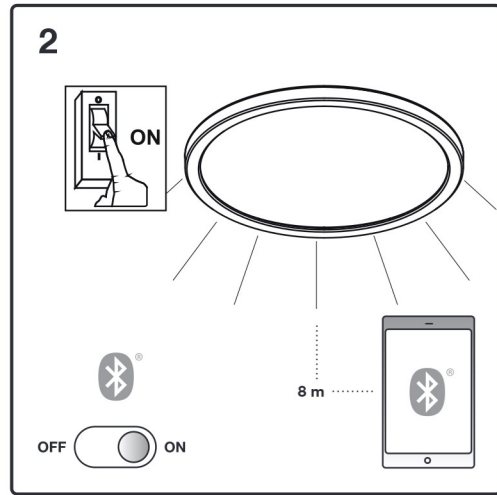

OJA

Item N°: 2015036101 | 2015136101

Download Nordlux Smart Light
in Apple App Store or Google Play

Turn on the Bluetooth of your phone
Stay within 8 meters from the Oja

Open Nordlux Smart Light
App and connect Oja via "+" in App