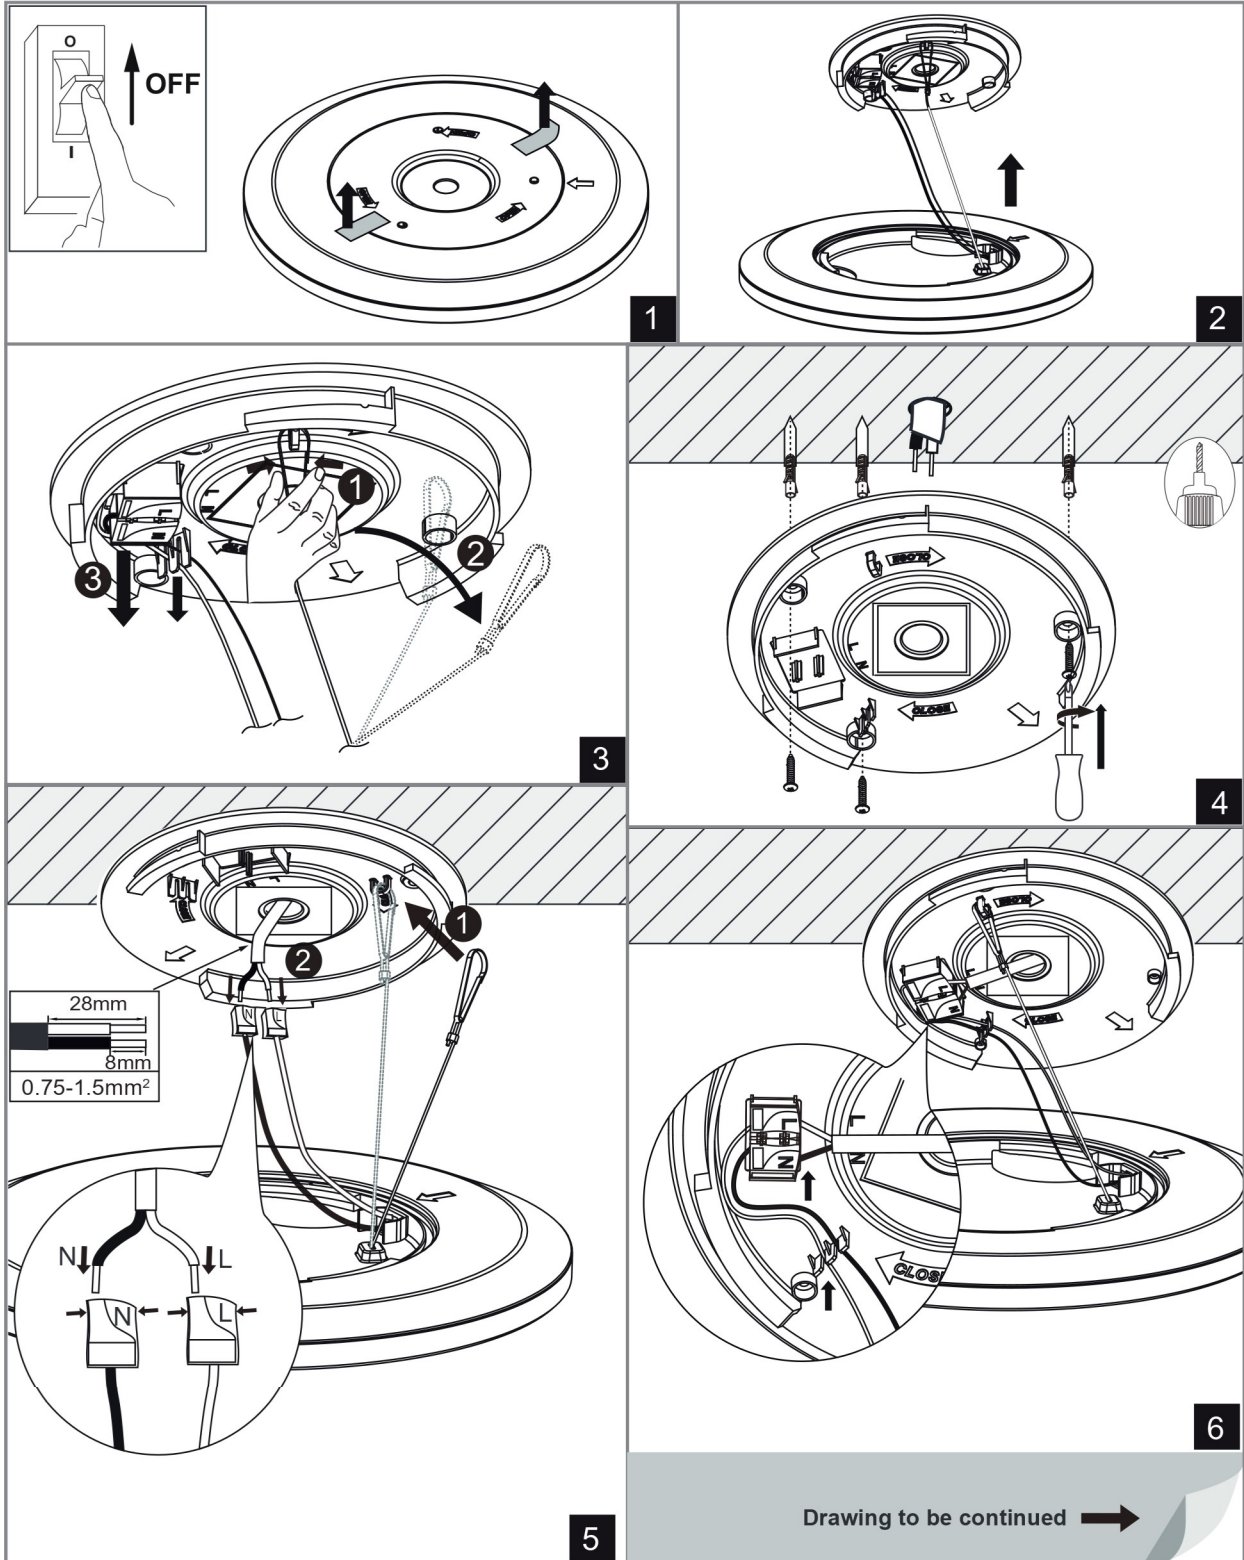

Operating frequency range(s) : 2400 – 2483.5 MHz
 Maximum RF output power: <10dBm

nordlux®

Monteringsanvisning | Montageanleitung | Mounting instruction | Installationsanvisningar | Instructions de montage | Montage-instructies

OJA

Item N°: 2015036101 | 2015136101

Download Nordlux Smart Light
in Apple App Store or Google Play

Turn on the Bluetooth of your phone
Stay within 8 meters from the Oja

Open Nordlux Smart Light
App and connect Oja via "+" in App