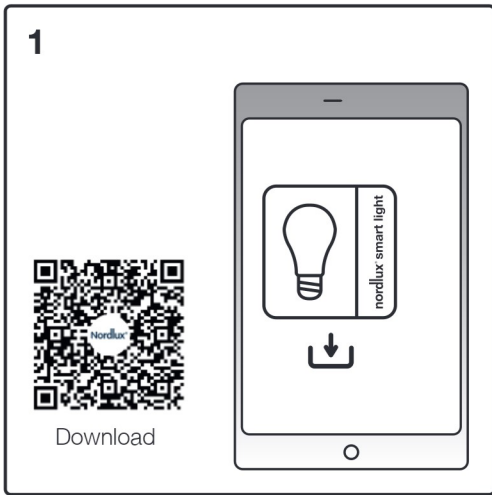

OJA

Item N°: 2015036101 | 2015136101

Download Nordlux Smart Light
in Apple App Store or Google Play

Turn on the Bluetooth of your phone
Stay within 8 meters from the Oja

Open Nordlux Smart Light
App and connect Oja via "+" in App