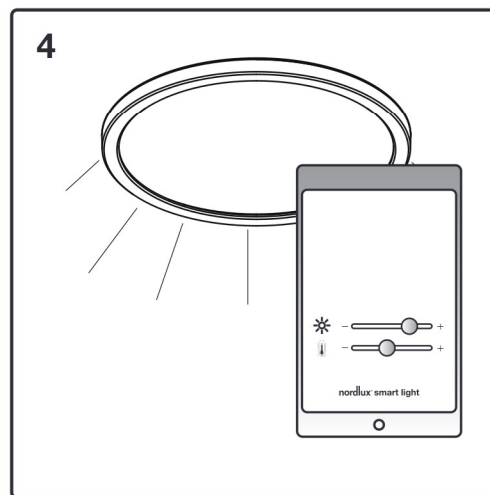

OJA

Item N°: 2015036101 | 2015136101

Download Nordlux Smart Light
in Apple App Store or Google Play

Turn on the Bluetooth of your phone
Stay within 8 meters from the Oja

Open Nordlux Smart Light
App and connect Oja via "+" in App