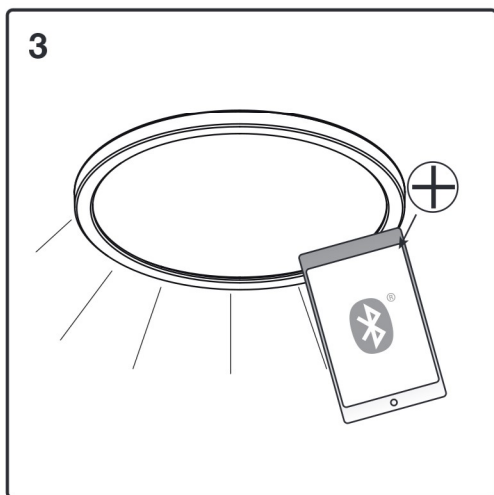

OJA

Item N°: 2015036101 | 2015136101

Download Nordlux Smart Light
in Apple App Store or Google Play

Turn on the Bluetooth of your phone
Stay within 8 meters from the Oja

Open Nordlux Smart Light
App and connect Oja via "+" in App