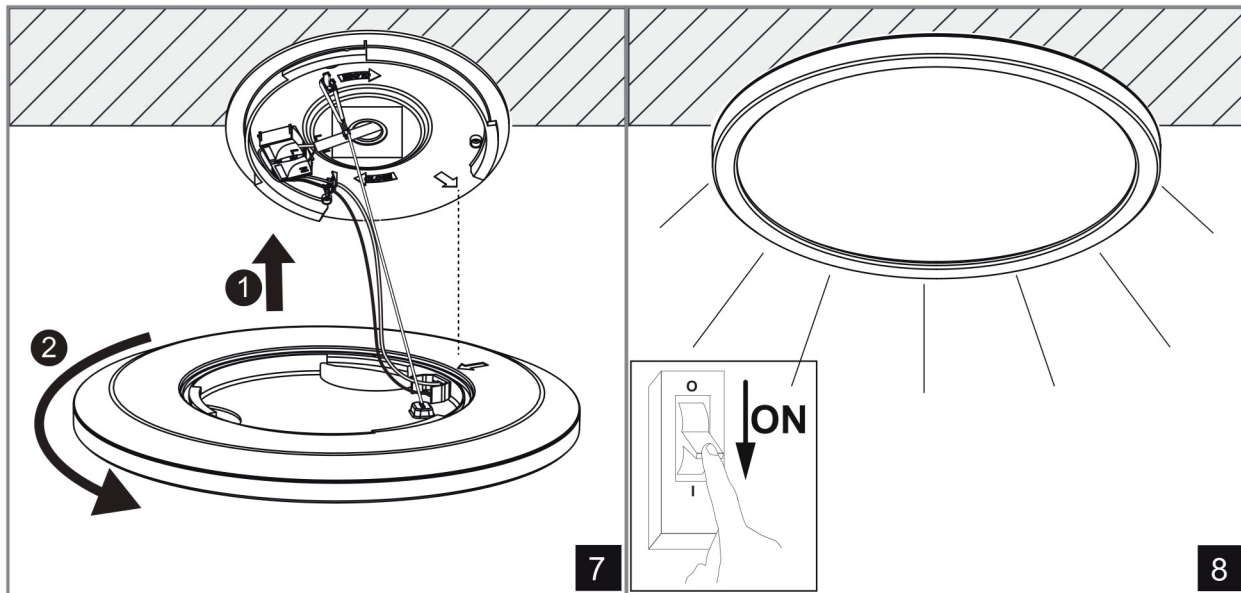

OJA

Item N°: 2015036101 | 2015136101

Download Nordlux Smart Light
in Apple App Store or Google Play

Turn on the Bluetooth of your phone
Stay within 8 meters from the Oja

Open Nordlux Smart Light
App and connect Oja via "+" in App