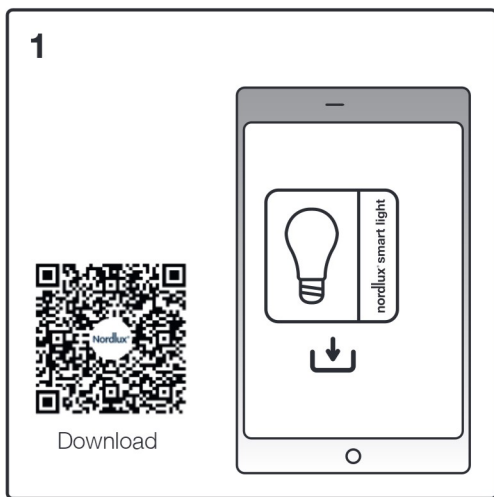

OJA

Item N°: 2015036101 | 2015136101

Download Nordlux Smart Light
in Apple App Store or Google Play

Turn on the Bluetooth of your phone
Stay within 8 meters from the Oja

Open Nordlux Smart Light
App and connect Oja via "+" in App