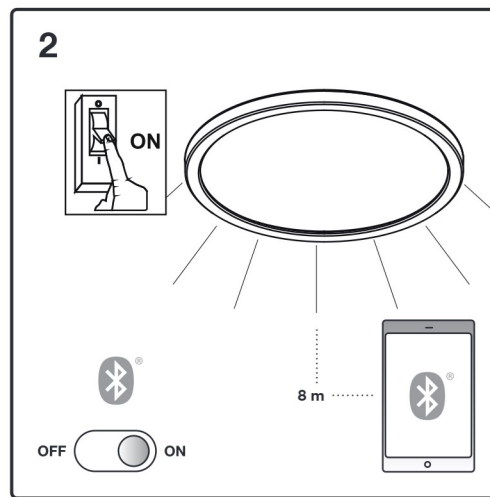

OJA

Item N°: 2015036101 | 2015136101

Download Nordlux Smart Light
in Apple App Store or Google Play

Turn on the Bluetooth of your phone
Stay within 8 meters from the Oja

Open Nordlux Smart Light
App and connect Oja via "+" in App