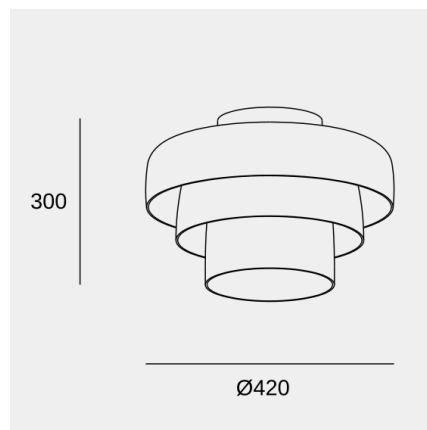

Levels Ceiling 3 Bodies Ø420mm + Ø320mm + Ø220mm

Nahtrang Design

Ceiling fixture Levels Ceiling 3 Bodies Ø420mm + Ø320mm + Ø220mm LED 28 SW 2700-3000-4000K CASAMBI
Black 1850lm

Technical features

Luminaire total power: 28W
 Real lumens: 1850 (3000K)
 Real lm/W: 66
 Correlated Colour Temperature (CCT): SW 2700-3000-4000K
 Lens / reflector angle: HORIZONTAL 101°
 Structure material: Steel
 Structure finish: Black
 Diffuser material: Glass
 Diffuser finish: Green
 Voltage / frequency: 110-277V/50-60Hz
 Dimming protocol: CASAMBI
 Power Factor: NULL
 Useful life: 50,000h L80B20
 Warranty: 5 años
 Easily recyclable luminaire

Luminotechnic features

CRI: 90
 MacAdam steps: 3
 Photobiological risk: RG1

Lampholder	Quantity	Light source power (W)
LED	1	24.4W

Image may not match reference. LedsC4 reserves the right to amend any of the product's components. The data related to flux, power and colour temperature may be subject to changes made by the manufacturer.

Levels Ceiling 3 Bodies Ø420mm + Ø320mm + Ø220mm

Nahrang Design

Ceiling fixture Levels Ceiling 3 Bodies Ø420mm + Ø320mm + Ø220mm LED 28 SW 2700-3000-4000K CASAMBI Black 1850lm

Bluetooth range

The Bluetooth range largely depends on the obstacles and architectural features of a space, such as walls and building materials

Logistics

x 1

Net weight (kg): 5.87

Packaged weight (kg): 7.96

Packaging: 1020mm x 610mm x 420mm

Image may not match reference. LedsC4 reserves the right to amend any of the product's components. The data related to flux, power and colour temperature may be subject to changes made by the manufacturer.