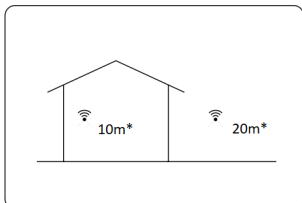

Levels Ceiling 3 Bodies Ø420mm + Ø320mm + Ø220mm

Nahtrang Design

Ceiling fixture Levels Ceiling 3 Bodies Ø420mm + Ø320mm + Ø220mm LED 28 SW 2700-3000-4000K CASAMBI
Black 1850lm

Technical features

Luminaire total power: 28W
 Real lumens: 1850 (3000K)
 Real lm/W: 66
 Correlated Colour Temperature (CCT): SW 2700-3000-4000K
 Lens / reflector angle: HORIZONTAL 101°
 Structure material: Steel
 Structure finish: Black
 Diffuser material: Glass
 Diffuser finish: Green
 Voltage / frequency: 110-277V/50-60Hz
 Dimming protocol: CASAMBI
 Power Factor: NULL
 Useful life: 50,000h L80B20
 Warranty: 5 años
 Easily recyclable luminaire

Luminotechnic features

CRI: 90
 MacAdam steps: 3
 Photobiological risk: RG1

Lampholder	Quantity	Light source power (W)
LED	1	24.4W

Image may not match reference. LedsC4 reserves the right to amend any of the product's components. The data related to flux, power and colour temperature may be subject to changes made by the manufacturer.

Levels Ceiling 3 Bodies Ø420mm + Ø320mm + Ø220mm

Nahrang Design

Ceiling fixture Levels Ceiling 3 Bodies Ø420mm + Ø320mm + Ø220mm LED 28 SW 2700-3000-4000K CASAMBI Black 1850lm

Bluetooth range

The Bluetooth range largely depends on the obstacles and architectural features of a space, such as walls and building materials