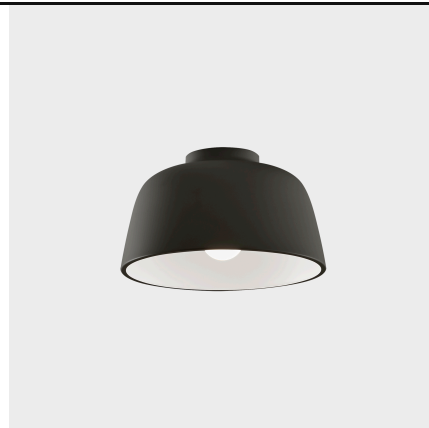

Miso ø285mm

Manel Llusçà

Ceiling fixture Miso ø285mm E27 15 Black 422lm

Technical features

Luminaire total power: 15W

Lens / reflector angle: HORIZONTAL 162°

Structure material: Steel

Structure finish: Black

Recommended light bulb: E27

Voltage / frequency: 100-240V/50-60Hz

Warranty: 5 años

Easily recyclable luminaire

Luminotechnic features

Lampholder	Quantity	Light source power (W)
E27	1	Max. power 15W

Image may not match reference. LedsC4 reserves the right to amend any of the product's components. The data related to flux, power and colour temperature may be subject to changes made by the manufacturer.