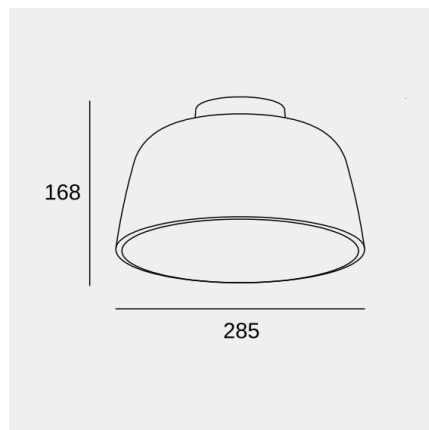

Miso ø285mm

Manel Llusçà

Ceiling fixture Miso ø285mm E27 15 Black 422lm

Technical features

Luminaire total power: 15W

Lens / reflector angle: HORIZONTAL 162°

Structure material: Steel

Structure finish: Black

Recommended light bulb: E27

Voltage / frequency: 100-240V/50-60Hz

Warranty: 5 años

Easily recyclable luminaire

Luminotechnic features

Lampholder	Quantity	Light source power (W)
E27	1	Max. power 15W

Image may not match reference. LedsC4 reserves the right to amend any of the product's components. The data related to flux, power and colour temperature may be subject to changes made by the manufacturer.