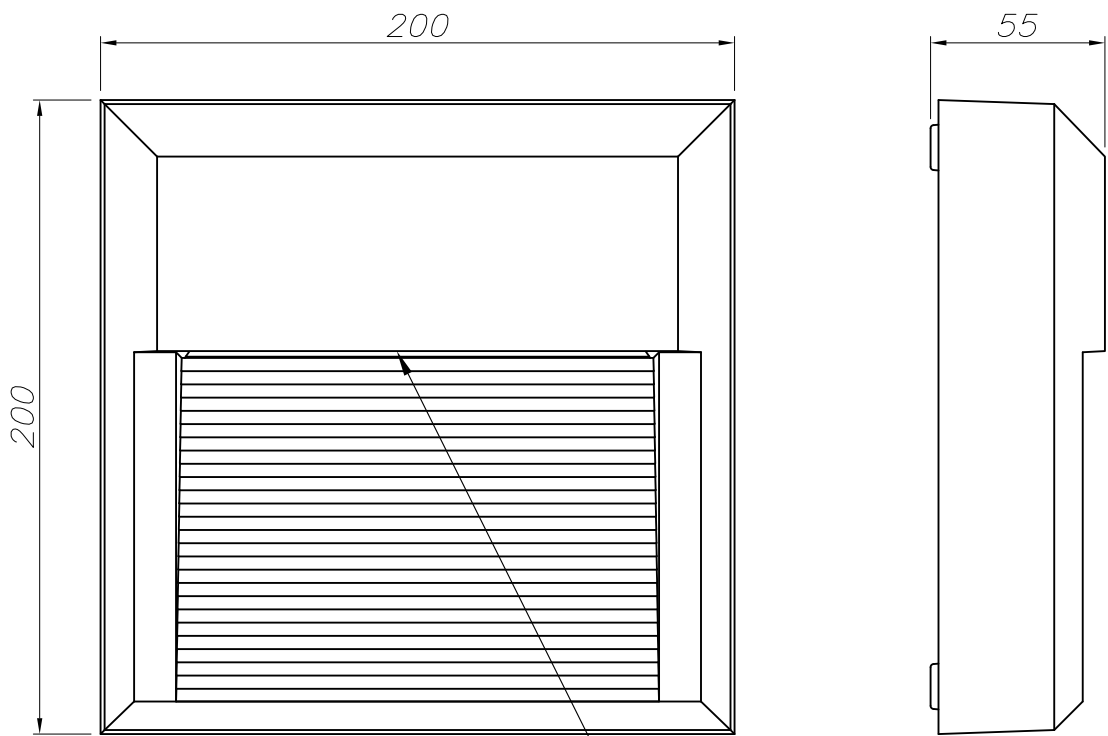

KÖSSEL Wall fixture

Description

Wall fixture

For frontal lighting and downlighting. Includes filters to emulate warm light. Specially designed to conceal all mounting screws. Includes easily interchangeable decorative front panels in various finishes. Suitable for installation in marine environments. Includes 2 cable outlets to facilitate chain mounting. Structure material: Polycarbonate + ABS. Structure finish: White. Diffuser material: Polycarbonate. Diffuser finish: Transparent. UV protection. Warranty: 5 Years.

Logistics

Energy Efficiency: LED A++
EAN Code: 8435381495923
Net Weight (Kg): 0.500
Weight in Kg (packaged): 1.126
Packing: - x - x -
Masterbox: 12

The photograph may not match the reference exactly. Please read the product description to identify the finish.