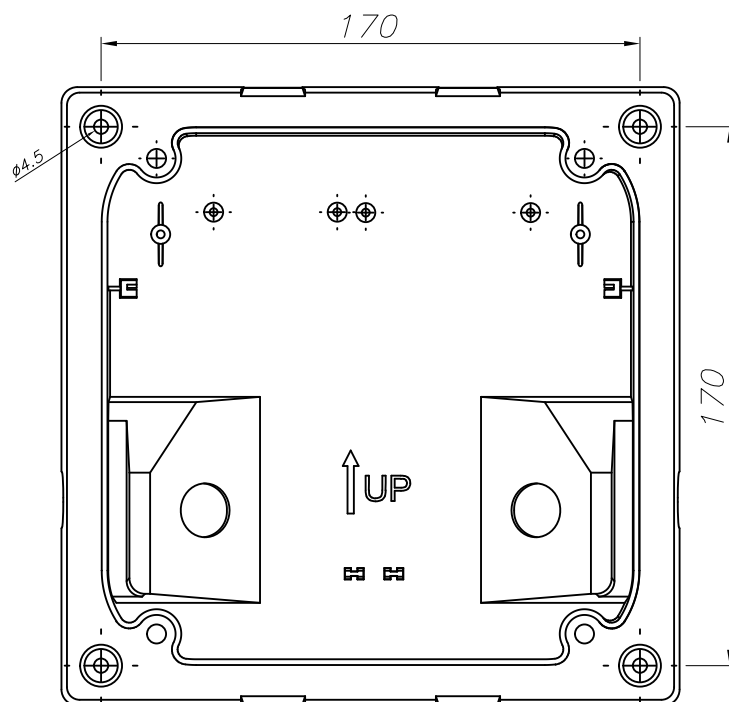

PLANTILLA DE INSTALACIÓN
INSTALLATION TEMPLATE