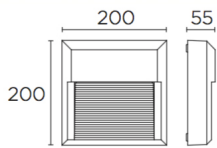

KÖSSEL Wall fixture

Description

Wall fixture

For frontal lighting and downlighting. Includes filters to emulate warm light. Specially designed to conceal all mounting screws. Includes easily interchangeable decorative front panels in various finishes. Suitable for installation in marine environments. Includes 2 cable outlets to facilitate chain mounting. Structure material: Polycarbonate + ABS. Structure finish: White. Diffuser material: Polycarbonate. Diffuser finish: Transparent. UV protection. Warranty: 5 Years.

Finish
White
Transparent

Material
Polycarbonate + ABS
Polycarbonate

TECHNICAL CHARACTERISTICS

Light source

Light source: LED EDISON
Output (W): 6.4 W
Total power consumption (W): 7 W
Color temperature: Neutral white - 4000K
CRI: 80
Real Lumen: 295
Nominal Lumen: 825
Qty Leds: 18
Lm/Real W: 49
Life Time: 59.000h L70B30
Bin / Grup: 403
MacAdam steps: 3 STEPS
UGR: 16
Photobiological risk: RG0