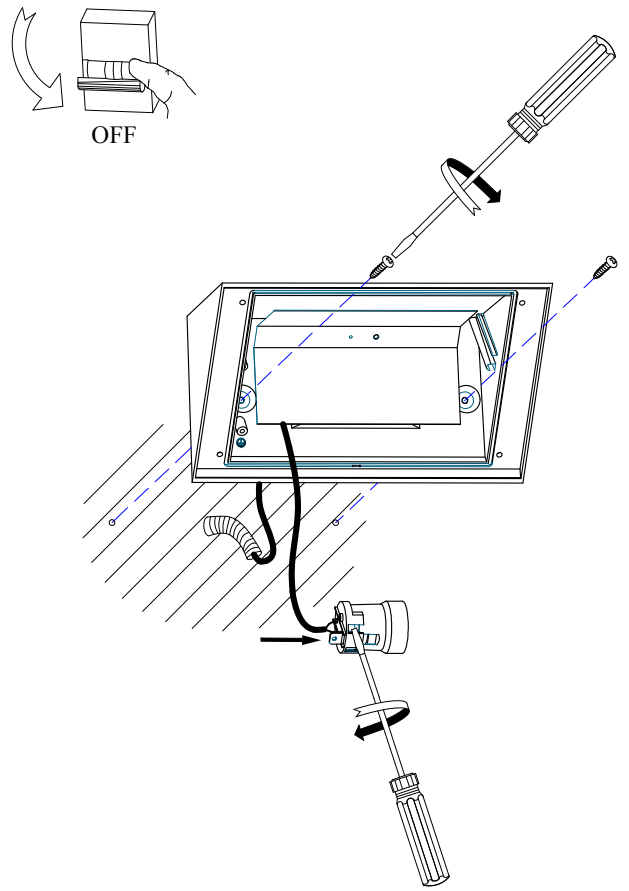

Type:	Wall fixture
IP Protection degrees:	IP65
Light source 1:	1 x E27 MAX 60W Maximum lamp length: 150.00 mm Maximum lamp diameter: 50.00 mm
Voltage / Frequency:	220-240V/50-60Hz
Units per box:	6
EAN:	8435381439880

CRISTAL TRANSPARENTE PINTADO INTERIOR
TRANSPARENT GLASS PAINTED INSIDE

ALUMINIO DE ALTA PUREZA
HIGH QUALITY ALUMINUM

PLANTILLA DE INSTALACIÓN
INSTALLATION TEMPLATE

①

②

③

④