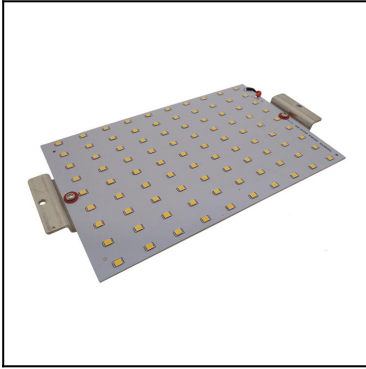

Type:	Wall fixture
IP Protection degrees:	IP65
Light source 1:	1 x E27 MAX 60W Maximum lamp length: 150.00 mm Maximum lamp diameter: 50.00 mm
Voltage / Frequency:	220-240V/50-60Hz
Units per box:	6
EAN:	8435381439880

MATERIALS / FINISHES

Structure material: High purity aluminium

Diffuser material: Glass

Structure finish: Urban grey

Diffuser finish: Opal

71-9884-00-CL

71-9884-00-CM

IP20 

CRISTAL TRANSPARENTE PINTADO INTERIOR
TRANSPARENT GLASS PAINTED INSIDE

ALUMINIO DE ALTA PUREZA
HIGH QUALITY ALUMINUM

PLANTILLA DE INSTALACIÓN
INSTALLATION TEMPLATE

①

②

③

④