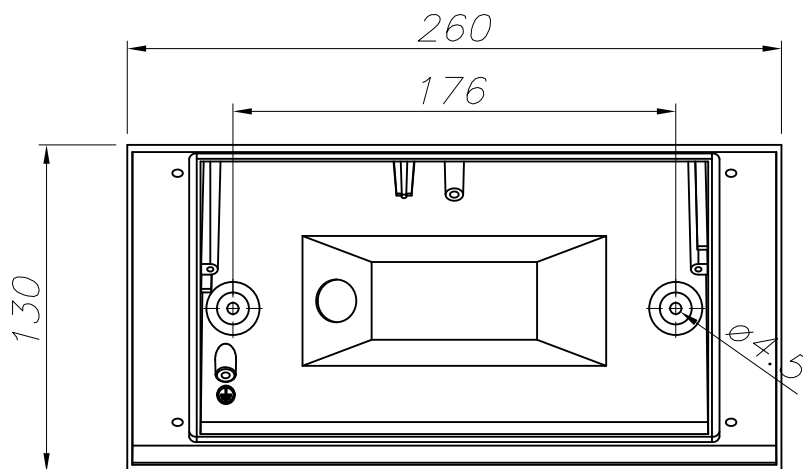

PLANTILLA DE INSTALACIÓN
INSTALLATION TEMPLATE