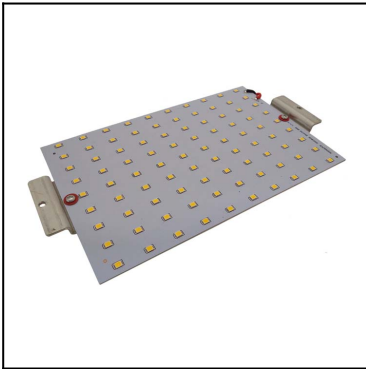

Type:	Wall fixture
IP Protection degrees:	IP65
Light source 1:	1 x E27 MAX 60W Maximum lamp length: 150.00 mm Maximum lamp diameter: 50.00 mm
Voltage / Frequency:	220-240V/50-60Hz
Units per box:	6
EAN:	8435381439880

MATERIALS / FINISHES

Structure material: High purity aluminium

Diffuser material: Glass

Structure finish: Urban grey

Diffuser finish: Opal

71-9884-00-CL

71-9884-00-CM

IP20 

CRISTAL TRANSPARENTE PINTADO INTERIOR
TRANSPARENT GLASS PAINTED INSIDE

ALUMINIO DE ALTA PUREZA
HIGH QUALITY ALUMINUM

PLANTILLA DE INSTALACIÓN
INSTALLATION TEMPLATE

①

②

③

④