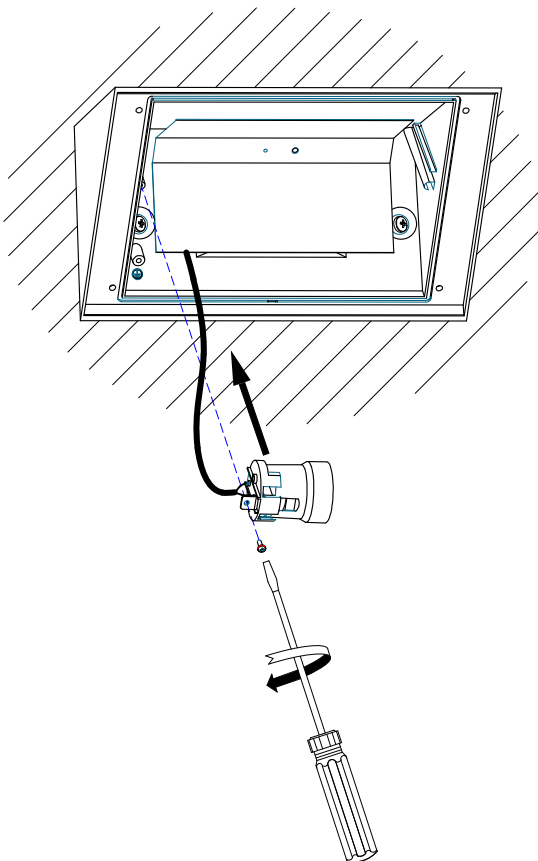

Type:	Wall fixture
IP Protection degrees:	IP65
Light source 1:	1 x E27 MAX 60W Maximum lamp length: 150.00 mm Maximum lamp diameter: 50.00 mm
Voltage / Frequency:	220-240V/50-60Hz
Units per box:	6
EAN:	8435381439880

CRISTAL TRANSPARENTE PINTADO INTERIOR
TRANSPARENT GLASS PAINTED INSIDE

ALUMINIO DE ALTA PUREZA
HIGH QUALITY ALUMINUM

PLANTILLA DE INSTALACIÓN
INSTALLATION TEMPLATE

①

②

③

④