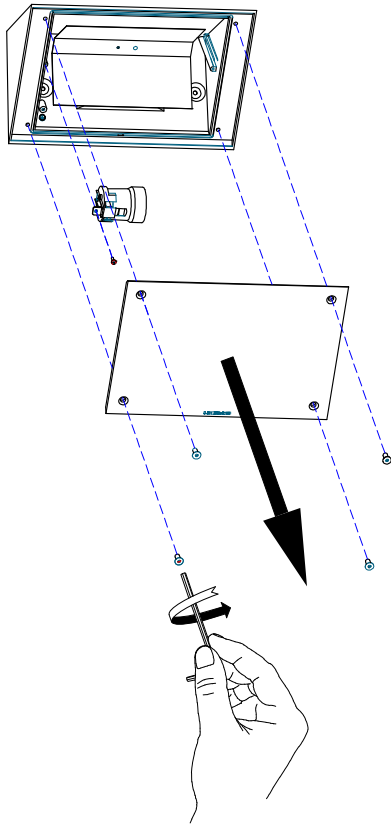

Type:	Wall fixture
IP Protection degrees:	IP65
Light source 1:	1 x E27 MAX 60W Maximum lamp length: 150.00 mm Maximum lamp diameter: 50.00 mm
Voltage / Frequency:	220-240V/50-60Hz
Units per box:	6
EAN:	8435381439880

CRISTAL TRANSPARENTE PINTADO INTERIOR
TRANSPARENT GLASS PAINTED INSIDE

ALUMINIO DE ALTA PUREZA
HIGH QUALITY ALUMINUM

PLANTILLA DE INSTALACIÓN
INSTALLATION TEMPLATE

①

②

③

④