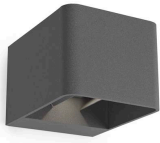

Wilson Square Wall fixture

Designer: LEDS C4

Description

for outdoor use.

For uplighting and downlighting. Specially designed to conceal all mounting screws. Structure material: Aluminium. Structure finish: Urban grey. Diffuser material: Glass. Diffuser finish: Matt. UV protection. Warranty: 5 Years.

Finish
Urban grey
Matt

Material
Aluminium
Glass

 IP65 IK08   4

TECHNICAL CHARACTERISTICS

Light source

Light source: LED LEXTAR
Output (W): 9W
Total power consumption (W): 10.2
Color temperature: LED warm-white 3000K
CRI: 80
Photobiological risk: RG0
Real Lumen: 623
Qty Leds: 24
Lm/Real W: 61
Life Time: 50.000h L80B20
Bin / Grup: VO
MacAdam steps: 3
UGR: 14.4