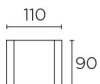

Wilson Square Wall fixture

Designer: LEDS C4

Description

for outdoor use.

For uplighting and downlighting. Specially designed to conceal all mounting screws. Structure material: Aluminium. Structure finish: Urban grey. Diffuser material: Glass. Diffuser finish: Matt. UV protection. Warranty: 5 Years.

Finish
Urban grey
Matt

Material
Aluminium
Glass

 IP65 IK08   4

TECHNICAL CHARACTERISTICS

Light source

Light source: LED LEXTAR
Output (W): 9W
Total power consumption (W): 10.2
Color temperature: LED warm-white 3000K
CRI: 80
Photobiological risk: RG0
Real Lumen: 623
Qty Leds: 24
Lm/Real W: 61
Life Time: 50.000h L80B20
Bin / Grup: VO
MacAdam steps: 3
UGR: 14.4