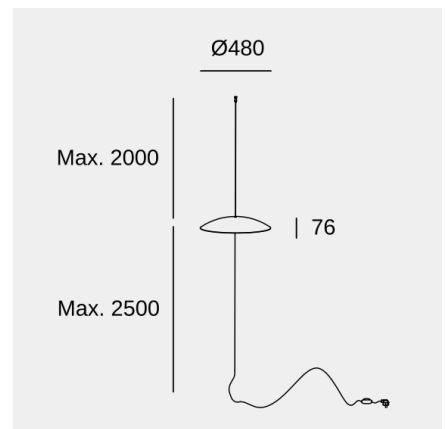

Noway Single Screen

Francesc Vilaró

Floor lamp Noway Single Screen LED 18 LED warm-white 3000K ON-OFF Black 791lm

Technical features

- Luminaire total power: 18W
- Real lumens: 791
- Real lm/W: 44
- Correlated Colour Temperature (CCT): LED warm-white 3000K
- Lens / reflector angle: HORIZONTAL 125°
- Structure material: Steel
- Structure finish: Black
- Voltage / frequency: 220-240V/50-60Hz
- Dimming protocol: ON-OFF
- Useful life: 50,000h L80B20
- Warranty: 5 años
- Easily recyclable luminaire

Luminotechnic features

- CRI: 80
- MacAdam steps: 3
- Photobiological risk: RGO
- UGR crosswise: 24.1
- UGR lengthwise: 23.9

Lampholder	Quantity	Light source power (W)	Correlated Colour Temperature (CCT)
LED	1	18W	LED warm-white 3000K

Noway Single Screen

Francesc Vilaró

Floor lamp Noway Single Screen LED 18 LED warm-white 3000K ON-OFF Black 791lm

Logistics

x 1

Net weight (kg): 3.38

Packaged weight (kg): 6.22

Packaging: 630mm x 630mm x
315mm