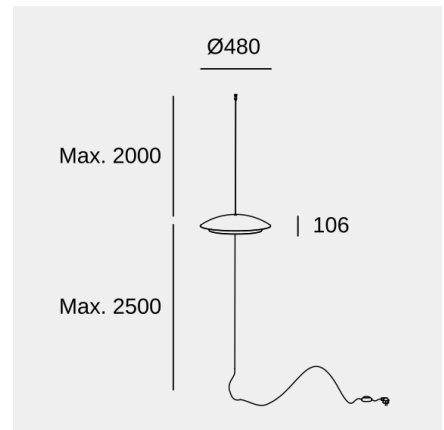

Noway Double Screen

Francesc Vilaró

Floor lamp Noway Double Screen LED 18 LED warm-white 3000K ON-OFF Black 495lm

Technical features

- Luminaire total power: 18W
- Real lumens: 495
- Real lm/W: 28
- Correlated Colour Temperature (CCT): LED warm-white 3000K
- Lens / reflector angle: HORIZONTAL 137°
- Structure material: Steel
- Structure finish: Black
- Voltage / frequency: 220-240V/50-60Hz
- Dimming protocol: ON-OFF
- Useful life: 50,000h L80B20
- Warranty: 5 años
- Easily recyclable luminaire

Luminotechnic features

- CRI: 80
- MacAdam steps: 3
- Photobiological risk: RG0
- UGR crosswise: 22.9
- UGR lengthwise: 22.9

Lampholder	Quantity	Light source power (W)	Correlated Colour Temperature (CCT)
LED	1	18W	LED warm-white 3000K

Noway Double Screen

Francesc Vilaró

Floor lamp Noway Double Screen LED 18 LED warm-white 3000K ON-OFF Black 495lm

Logistics

x 1

Net weight (kg): 4.43

Packaged weight (kg): 8.39

Packaging: 610mm x 620mm x
370mm